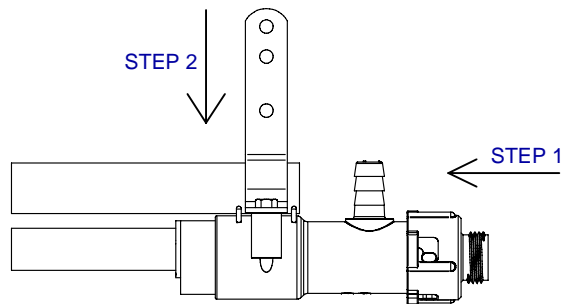

BIG ACE PIPE

ACE PIPE

REMOVE 1733 SERIES FLOOR END ASSEMBLY

REMOVE 1733B SERIES FLOOR END ASSEMBLY

CUT OFF 3/4" / 1.9 cm OF BIG ACE PIPE (REMOVE BURR BEFORE INSTALLING THE NEW VERSION)

CUT OFF 13/16" / 2.1 cm OF ACE PIPE (REMOVE BURR BEFORE INSTALLING THE NEW VERSION)

ADD NEW 2620 SERIES END ASSEMBLY AS SHOWN

ADD NEW 2620 SERIES END ASSEMBLY AS SHOWN

FLOOR END ASSEMBLIES UPGRADE:
1733 SERIES TO 2620 SERIES

PART NR.:

DATE: 5-27-05

REVISION:

GL1049