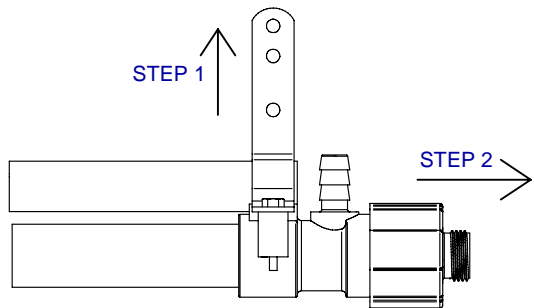

BIG ACE PIPE

ACE PIPE

REMOVE 1733 SERIES FLOOR END ASSEMBLY

REMOVE 1733B SERIES FLOOR END ASSEMBLY

CUT OFF 3/4" / 1.9 cm OF BIG ACE PIPE (REMOVE BURR BEFORE INSTALLING THE NEW VERSION)

CUT OFF 13/16" / 2.1 cm OF ACE PIPE (REMOVE BURR BEFORE INSTALLING THE NEW VERSION)

ADD NEW 2620 SERIES END ASSEMBLY AS SHOWN

ADD NEW 2620 SERIES END ASSEMBLY AS SHOWN

FLOOR END ASSEMBLIES UPGRADE:
1733 SERIES TO 2620 SERIES

PART NR.:

DATE: 5-27-05

REVISION:

GL1049