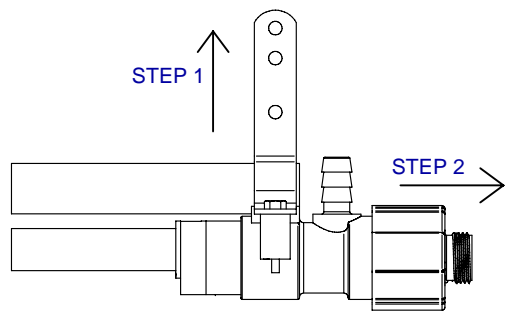

BIG ACE PIPE

ACE PIPE

REMOVE 1733 SERIES FLOOR END ASSEMBLY

REMOVE 1733B SERIES FLOOR END ASSEMBLY

CUT OFF 3/4" / 1.9 cm OF BIG ACE PIPE (REMOVE BURR BEFORE INSTALLING THE NEW VERSION)

CUT OFF 13/16" / 2.1 cm OF ACE PIPE (REMOVE BURR BEFORE INSTALLING THE NEW VERSION)

ADD NEW 2620 SERIES END ASSEMBLY AS SHOWN

ADD NEW 2620 SERIES END ASSEMBLY AS SHOWN

FLOOR END ASSEMBLIES UPGRADE:
1733 SERIES TO 2620 SERIES

PART NR.:

DATE: 5-27-05

REVISION:

GL1049