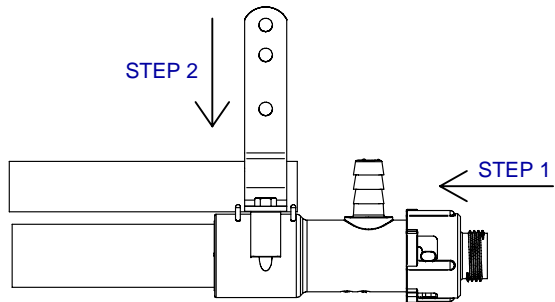

BIG ACE PIPE

ACE PIPE

REMOVE 1733 SERIES FLOOR END ASSEMBLY

REMOVE 1733B SERIES FLOOR END ASSEMBLY

CUT OFF 3/4" / 1.9 cm OF BIG ACE PIPE (REMOVE BURR BEFORE INSTALLING THE NEW VERSION)

CUT OFF 13/16" / 2.1 cm OF ACE PIPE (REMOVE BURR BEFORE INSTALLING THE NEW VERSION)

ADD NEW 2620 SERIES END ASSEMBLY AS SHOWN

ADD NEW 2620 SERIES END ASSEMBLY AS SHOWN

FLOOR END ASSEMBLIES UPGRADE:
1733 SERIES TO 2620 SERIES

PART NR.:

DATE: 5-27-05

REVISION:

GL1049