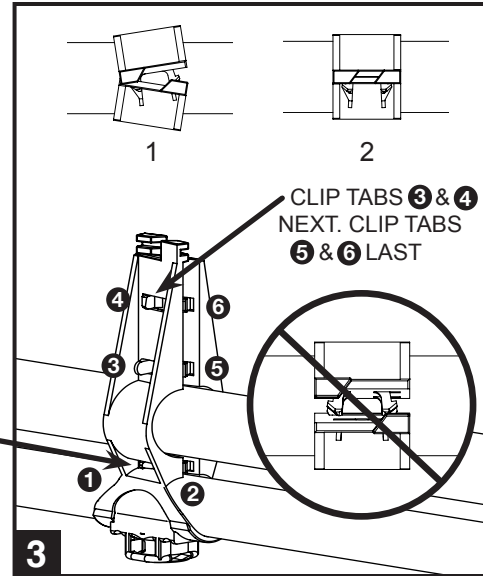

ACE CLIP-ON BRACKET INSTALLATION

SCALE:

1

2

3

4

BIG ACE / BIG Z CLIP-ON BRACKET INSTALLATION

1

2

3

4