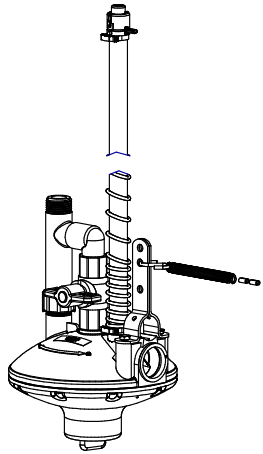

SCALE: AS NOTED

ALL FLOOR REGULATORS
SCALE: 12.5%

ALL NEUTRALIZERS
SCALE: 12.5%

ALL END ASSEMBLIES
SCALE: 12.5%

2235 - ADAPTER: BIG ACE MALE
X SQUARE PIPE - RED

SCALE: 100%

USE 2235 WITH ZIGGITY REGULATORS, NEUTRALIZERS,
END ASSEMBLIES AND BIG ACE CONNECTORS
OR ANY WHERE THE INTERFACE IS WITH ZIGGITY
BIG ACE SIZED PIPE.

PART NRS. 896/2762
SCALE: 37.5%

2463 - ADAPTER: 1" PVC MALE
X SQUARE PIPE - WHITE

SCALE: 100%

USE 2463 WITH 1" PVC FITTINGS OR
ONLY WHERE THE INTERFACE IS
WITH PART NRS. 1900-60 OR 1900-120

PART NRS. 1494, 1293
2674, 1613
SCALE: 12.5%

PART NR. 1154
SCALE: 37.5%

PART NR. 1084
SCALE: 37.5%

WWW.ZIGGITY.COM

PART NRS. 2235 & 2463
INTERFACE

DATE: 07-26-02

REVISION: 4

PART NR.:

GL1017