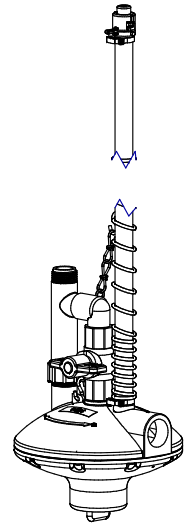

SCALE: AS NOTED

ALL FLOOR REGULATORS
SCALE: 12.5%

ALL NEUTRALIZERS
SCALE: 12.5%

ALL END ASSEMBLIES
SCALE: 12.5%

2235 - ADAPTER: BIG ACE MALE
X SQUARE PIPE - RED

SCALE: 100%

USE 2235 WITH ZIGGITY REGULATORS, NEUTRALIZERS,
END ASSEMBLIES AND BIG ACE CONNECTORS
OR ANY WHERE THE INTERFACE IS WITH ZIGGITY
BIG ACE SIZED PIPE.

PART NRS. 896/2762
SCALE: 37.5%

2463 - ADAPTER: 1" PVC MALE
X SQUARE PIPE - WHITE

SCALE: 100%

USE 2463 WITH 1" PVC FITTINGS OR
ONLY WHERE THE INTERFACE IS
WITH PART NRS. 1900-60 OR 1900-120

PART NRS. 1494, 1293
2674, 1613
SCALE: 12.5%

PART NR. 1154
SCALE: 37.5%

PART NR. 1084
SCALE: 37.5%

WWW.ZIGGITY.COM

PART NRS. 2235 & 2463
INTERFACE

DATE: 07-26-02

REVISION: 4

PART NR.:

GL1017