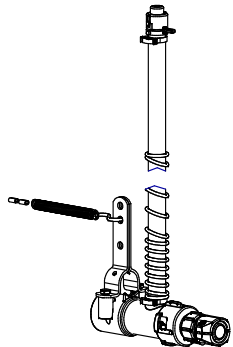

SCALE: AS NOTED

ALL FLOOR REGULATORS
SCALE: 12.5%

ALL NEUTRALIZERS
SCALE: 12.5%

ALL END ASSEMBLIES
SCALE: 12.5%

2235 - ADAPTER: BIG ACE MALE
X SQUARE PIPE - RED

SCALE: 100%

USE 2235 WITH ZIGGITY REGULATORS, NEUTRALIZERS,
END ASSEMBLIES AND BIG ACE CONNECTORS
OR ANY WHERE THE INTERFACE IS WITH ZIGGITY
BIG ACE SIZED PIPE.

PART NRS. 896/2762
SCALE: 37.5%

2463 - ADAPTER: 1" PVC MALE
X SQUARE PIPE - WHITE

SCALE: 100%

USE 2463 WITH 1" PVC FITTINGS OR
ONLY WHERE THE INTERFACE IS
WITH PART NRS. 1900-60 OR 1900-120

PART NRS. 1494, 1293
2674, 1613
SCALE: 12.5%

PART NR. 1154
SCALE: 37.5%

PART NR. 1084
SCALE: 37.5%

WWW.ZIGGITY.COM

PART NRS. 2235 & 2463
INTERFACE

DATE: 07-26-02

REVISION: 4

PART NR.:

GL1017