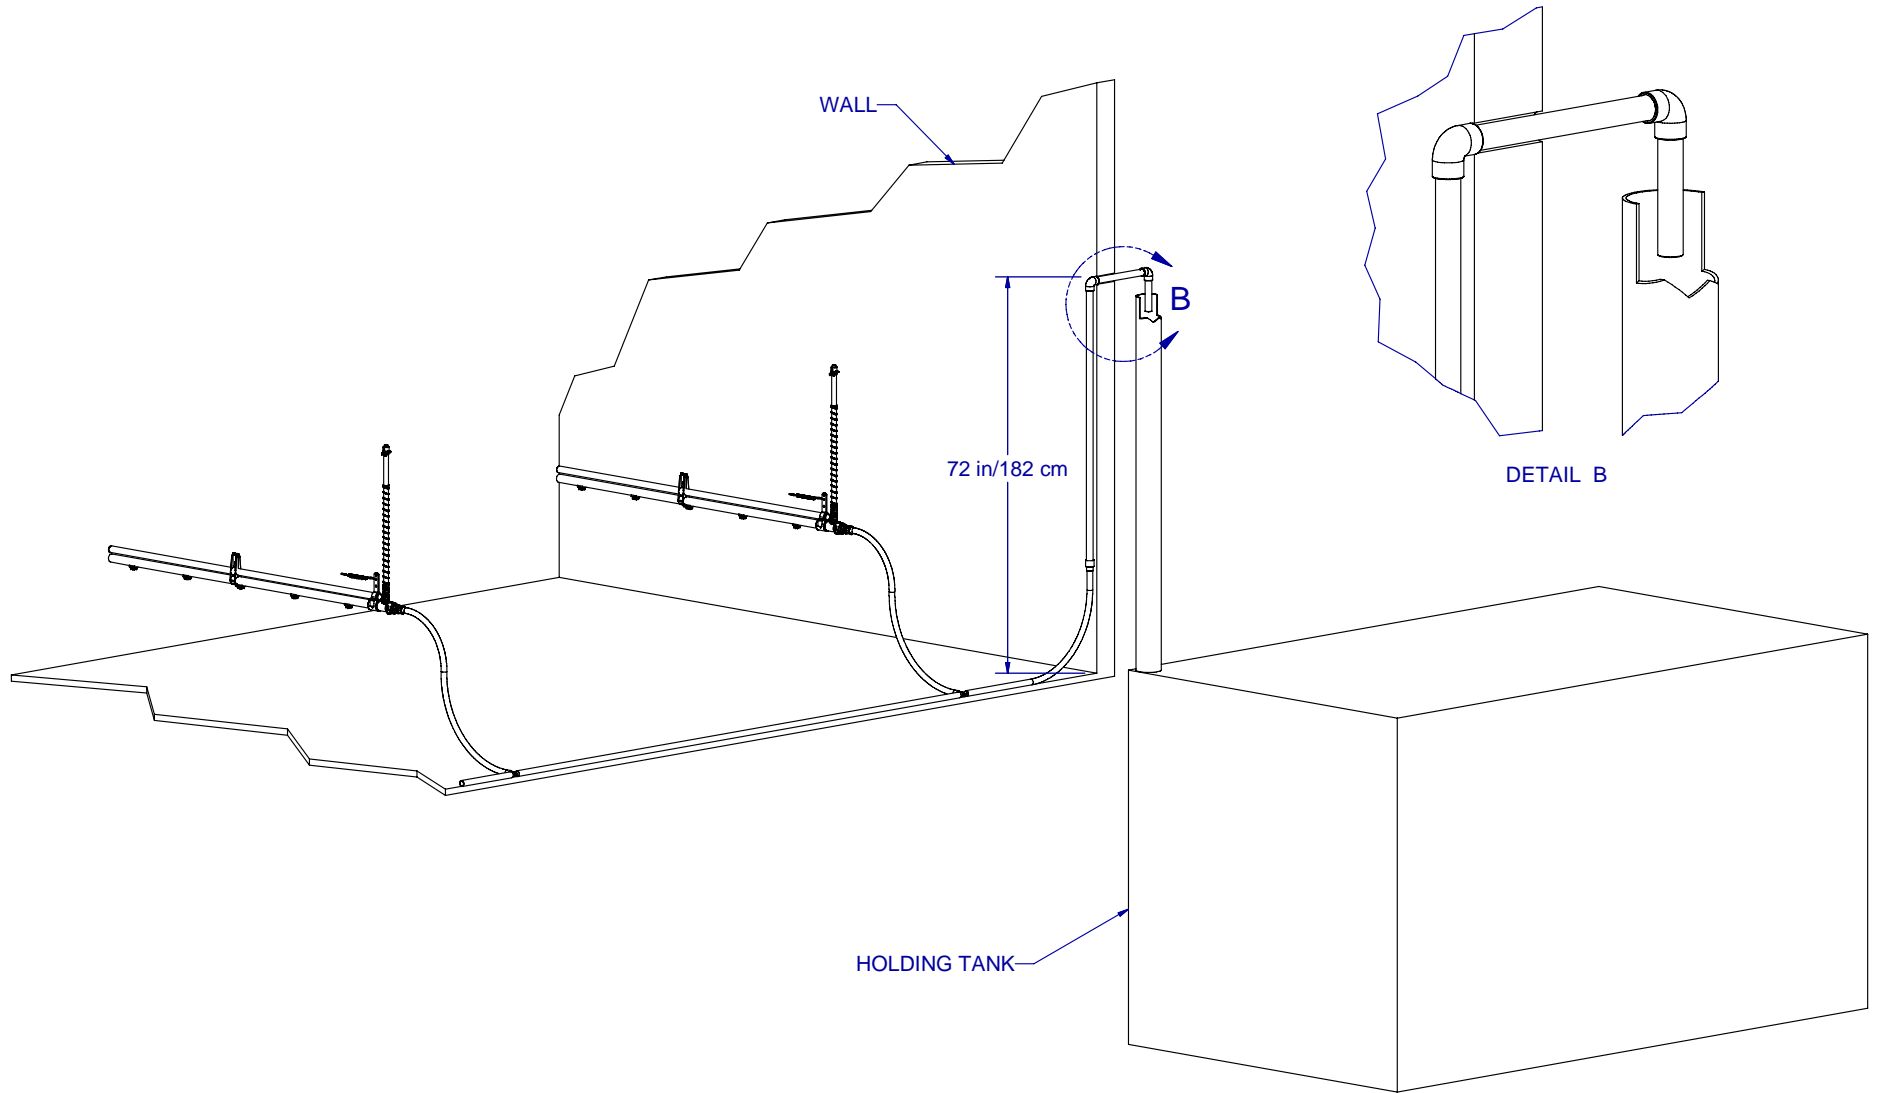

NOTES:

RECOMMENDED DRAIN HOSE SET UP
FOR A HOLDING TANK

DATE: 12-29-03

REVISION: 1

PART NR.:

GL1027