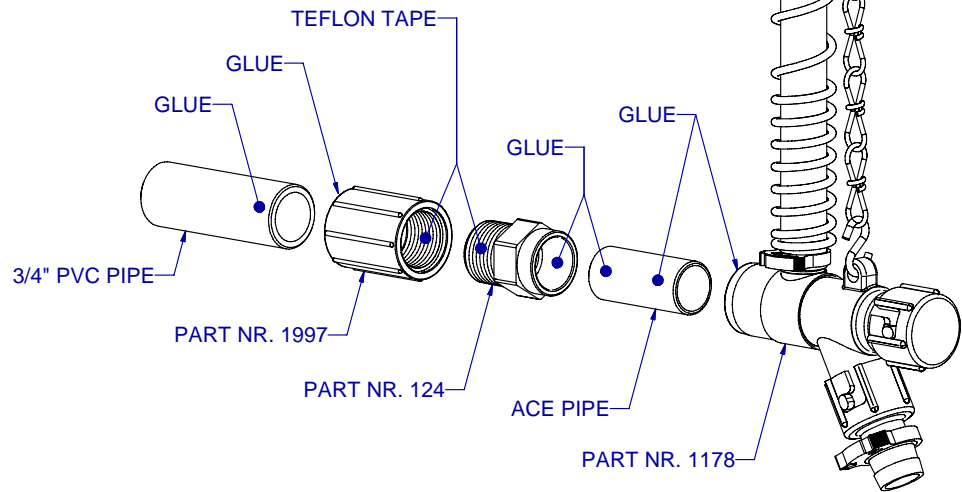

ASSEMBLED VIEW

ADAPTER ASSEMBLY:
3/4" PVC TO ACE END ASSEMBLY

DATE: 09-10-04

REVISION: 1

PART NR.:

GL1039