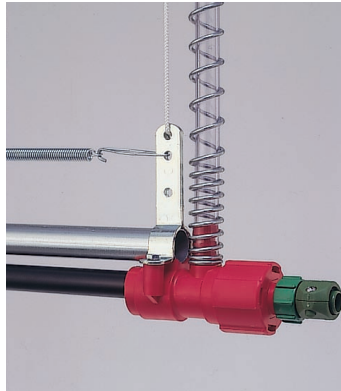

Further enhance your old system with Ziggity End Assemblies.

Flushing is easy and effective when Ziggity Regulators are installed with high-pressure release End Assemblies. A bypass ball valve in the End Assembly opens automatically during the flush mode to allow high-pressure water to race through the drinker lines, removing sediment and air, and diminishing biofilm formation.