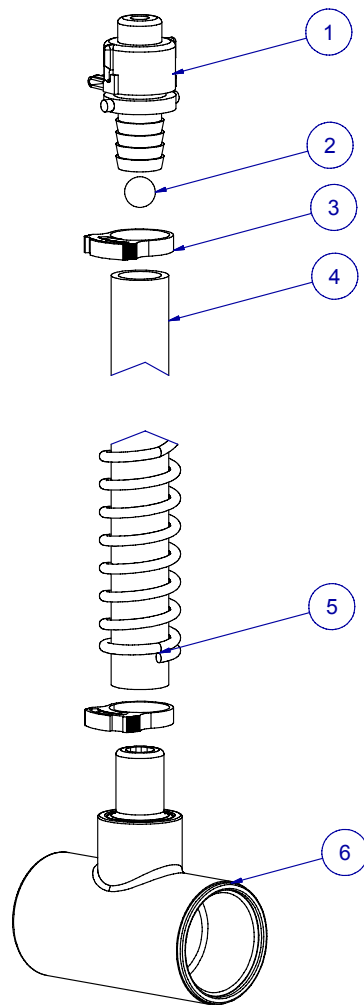

ITEM	PART NR.	QTY	DESCRIPTION
1	2005	1	RISER TUBE CAP
2	147	1	BALL: RISER TUBE
3	511	2	CLAMP: SNAP 0.746" - 0.848" DIA.
4	122-24	1	RISER TUBE: 24" / 60 CM
5	1895	1	SPRING: RISER TUBE
6	1075	1	AIR RELEASE UNIT: CAGE BIG ACE

AIR RELEASE ASSEMBLY: CAGE/START GROW
- BIG ACE

PART NR.:

DATE: 10-17-06

REVISION: 1

1076