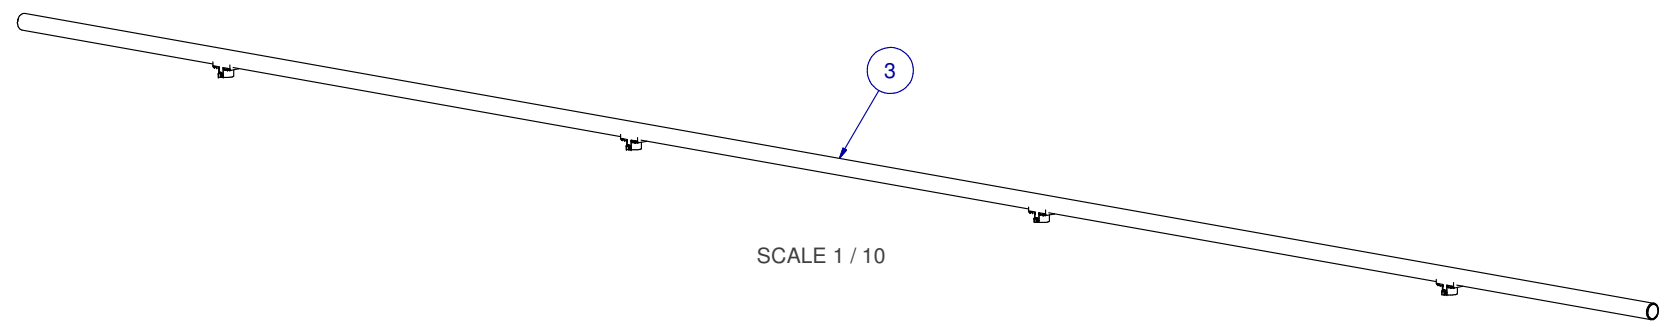

SCALE: -

ITEM	PART NR.	QTY	DESCRIPTION
1	260	1	PIPE CONNECTOR: ACE - WHITE
2	2118	1	HANGER: SUPPORT PIPE - ACE
3	70610504	1	PIPE UNIT: ACE SL 10 FT W/30" SPACING 4 SADDLES

SCALE 1 / 4

SCALE 1 / 4

SCALE 1 / 10

KIT: FLOOR ACE CLIP-ON SL 10 FT W/30" SPACING 4 SADDLES

DATE: 05-01-15

REVISION:

PART NR.:

10610504