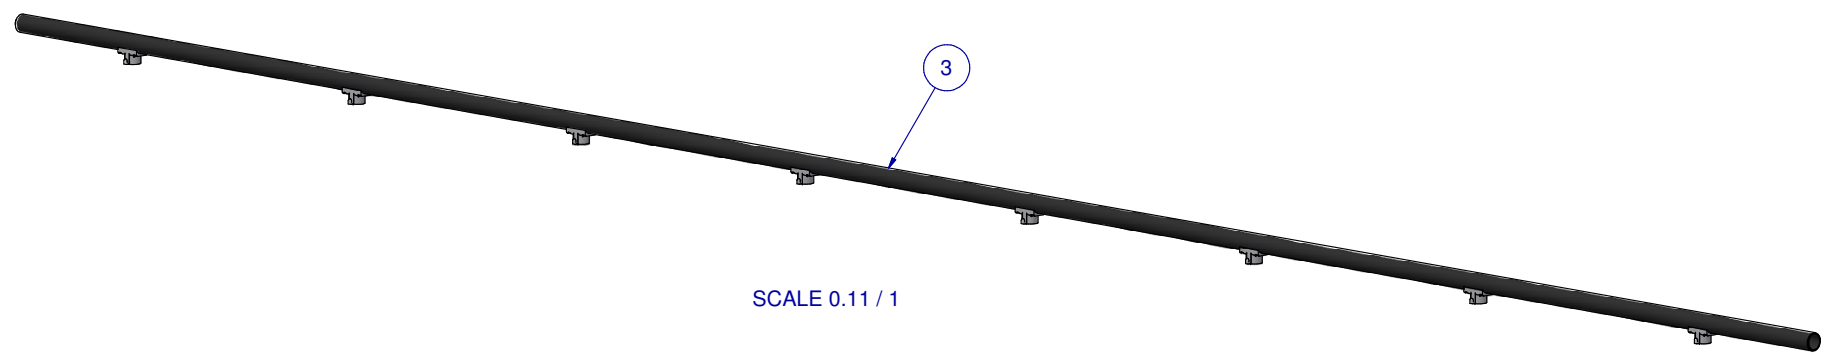

SCALE: -

ITEM	PART NR.	QTY	DESCRIPTION
1	260	1	PIPE CONNECTOR: ACE - WHITE
2	2118	1	HANGER: SUPPORT PIPE - ACE
3	70610508	1	PIPE UNIT: ACE SL 10 FT W/15" SPACING 8 SADDLES

SCALE 1 / 4

SCALE 1 / 4

SCALE 0.11 / 1

KIT: FLOOR ACE CLIP-ON SL 10 FT W/15" SPACING 8 SADDLES

DATE: 01-10-13

REVISION: 1

PART NR.:

10610508