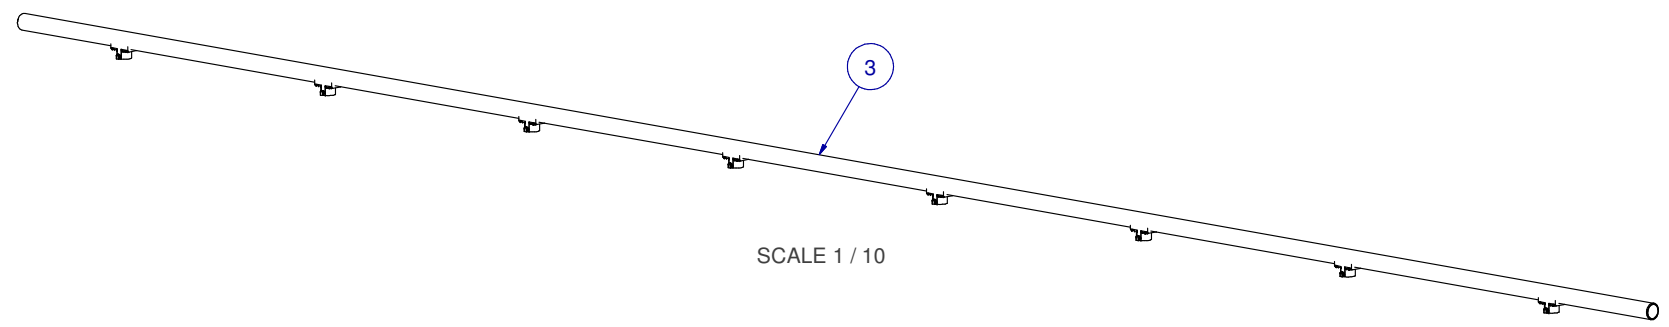

SCALE: -

ITEM	PART NR.	QTY	DESCRIPTION
1	260	1	PIPE CONNECTOR: ACE - WHITE
2	2118	1	HANGER: SUPPORT PIPE - ACE
3	70610508	1	PIPE UNIT: ACE SL 10 FT W/15" SPACING 8 SADDLES

SCALE 1 / 4

SCALE 1 / 4

SCALE 1 / 10

KIT: FLOOR ACE CLIP-ON SL 10 FT W/15" SPACING 8 SADDLES

DATE: 01-10-13

REVISION: 1

PART NR.: 10610508