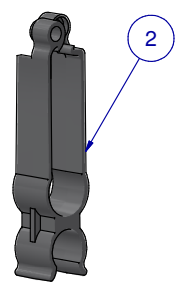

SCALE: -

ITEM	PART NR.	QTY	DESCRIPTION
1	260	1	PIPE CONNECTOR: ACE - WHITE
2	2118	1	HANGER: SUPPORT PIPE - ACE
3	70610512	1	PIPE UNIT: ACE SL 10 FT W/10" SPACING 12 SADDLES

SCALE 1 / 4

SCALE 1 / 4

SCALE 0.11 / 1

KIT: FLOOR ACE CLIP-ON SL 10 FT W/10" SPACING 12 SADDLES

DATE: 01-10-13

REVISION: 1

PART NR.:

10610512