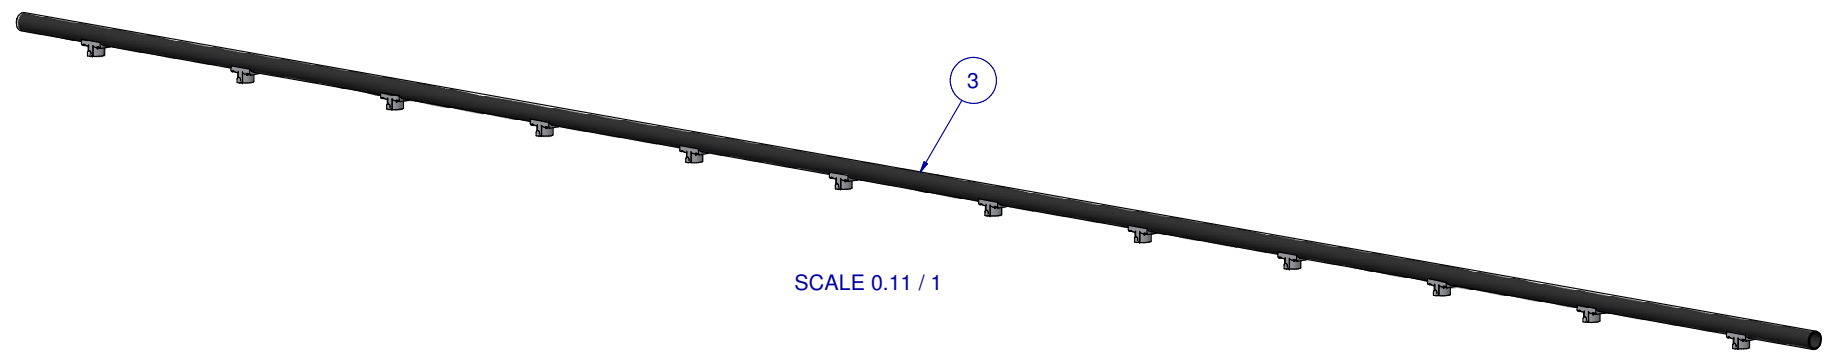

SCALE: -

ITEM	PART NR.	QTY	DESCRIPTION
1	260	1	PIPE CONNECTOR: ACE - WHITE
2	2118	1	HANGER: SUPPORT PIPE - ACE
3	70610512	1	PIPE UNIT: ACE SL 10 FT W/10" SPACING 12 SADDLES

SCALE 1 / 4

SCALE 1 / 4

SCALE 0.11 / 1

KIT: FLOOR ACE CLIP-ON SL 10 FT W/10" SPACING 12 SADDLES

DATE: 01-10-13

REVISION: 1

PART NR.:

10610512