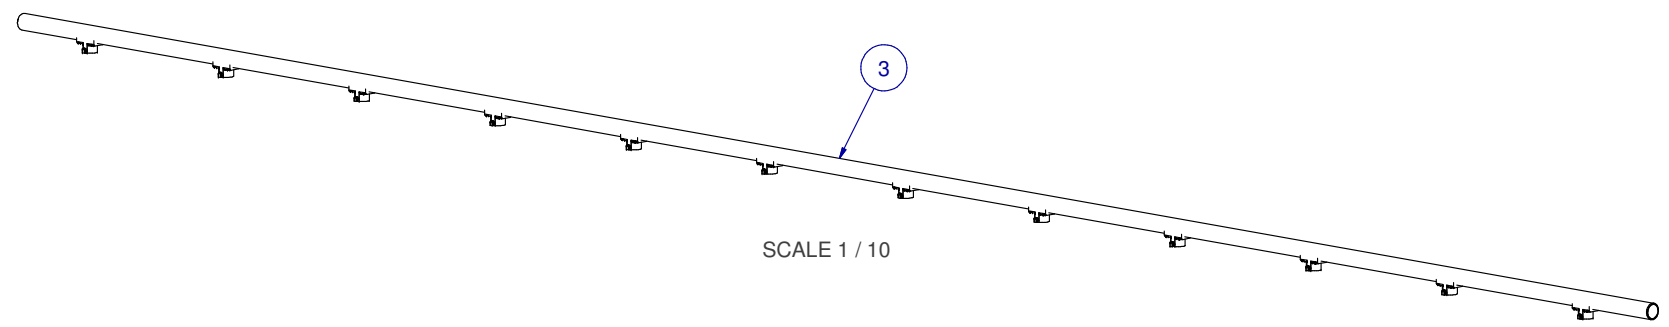

SCALE: -

ITEM	PART NR.	QTY	DESCRIPTION
1	260	1	PIPE CONNECTOR: ACE - WHITE
2	2118	1	HANGER: SUPPORT PIPE - ACE
3	70610512	1	PIPE UNIT: ACE SL 10 FT W/10" SPACING 12 SADDLES

SCALE 1 / 4

SCALE 1 / 4

SCALE 1 / 10

KIT: FLOOR ACE CLIP-ON SL 10 FT W/10" SPACING 12 SADDLES

DATE: 01-10-13

REVISION: 1

PART NR.:

10610512