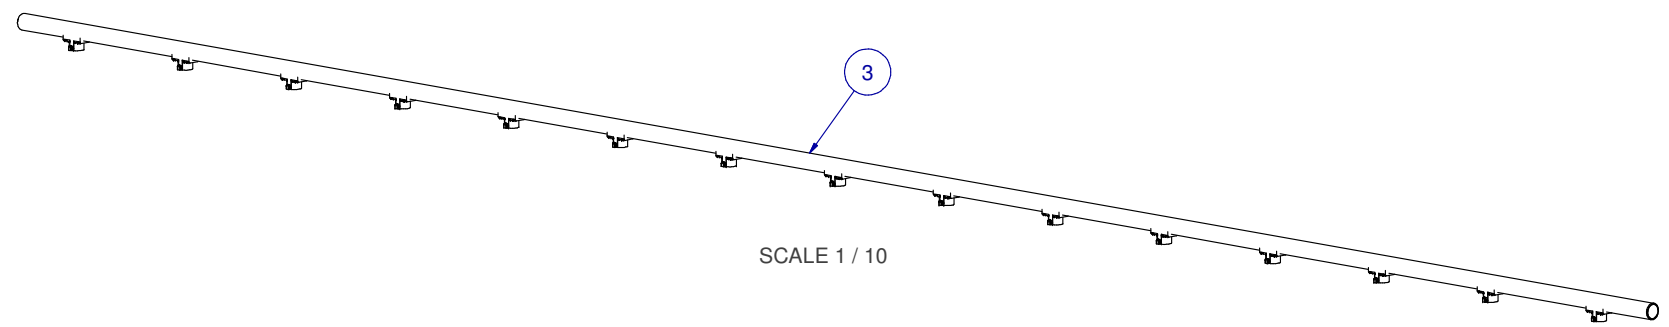

SCALE: -

ITEM	PART NR.	QTY	DESCRIPTION
1	260	1	PIPE CONNECTOR: ACE - WHITE
2	2118	1	HANGER: SUPPORT PIPE - ACE
3	70610515		PIPE UNIT: ACE SL 10 FT W/8" SPACING 15 SADDLES

SCALE 1 / 4

SCALE 1 / 4

SCALE 1 / 10

KIT: FLOOR ACE CLIP-ON SL 10 FT W/8" SPACING 15 SADDLES

DATE: 01-10-13

REVISION: 1

PART NR.:

10610515