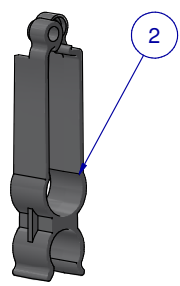

SCALE: -

ITEM	PART NR.	QTY	DESCRIPTION
1	260	1	PIPE CONNECTOR: ACE - WHITE
2	2118	1	HANGER: SUPPORT PIPE - ACE
3	70610515		PIPE UNIT: ACE SL 10 FT W/8" SPACING 15 SADDLES

SCALE 1 / 4

SCALE 1 / 4

SCALE 0.11 / 1

KIT: FLOOR ACE CLIP-ON SL 10 FT W/8" SPACING 15 SADDLES

PART NR.:

DATE: 01-10-13

REVISION: 1

10610515