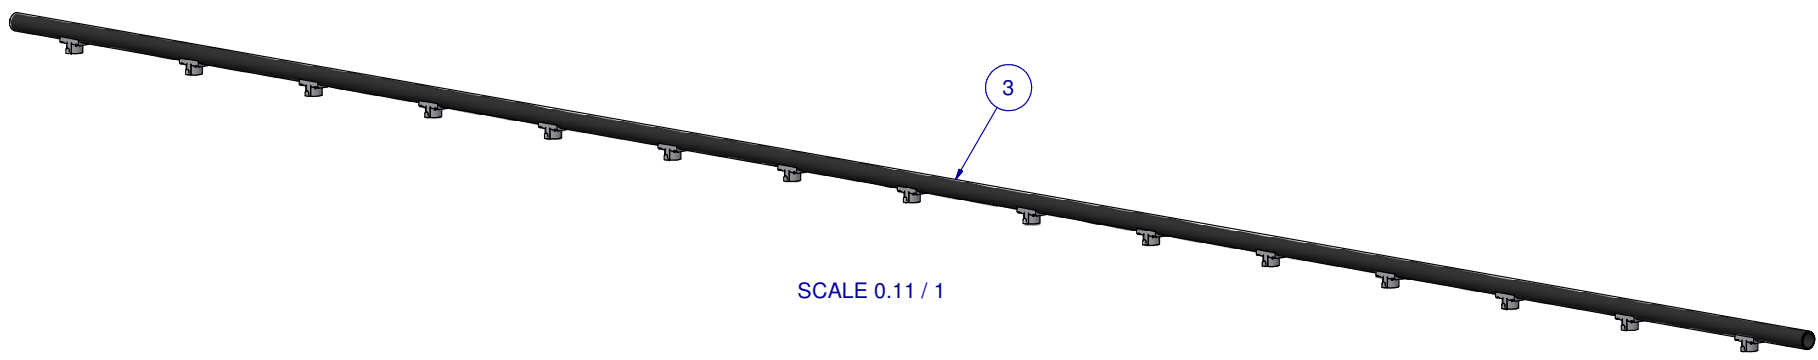

SCALE: -

ITEM	PART NR.	QTY	DESCRIPTION
1	260	1	PIPE CONNECTOR: ACE - WHITE
2	2118	1	HANGER: SUPPORT PIPE - ACE
3	70610515		PIPE UNIT: ACE SL 10 FT W/8" SPACING 15 SADDLES

SCALE 1 / 4

SCALE 1 / 4

SCALE 0.11 / 1

KIT: FLOOR ACE CLIP-ON SL 10 FT W/8" SPACING 15 SADDLES

PART NR.:

DATE: 01-10-13

REVISION: 1

10610515