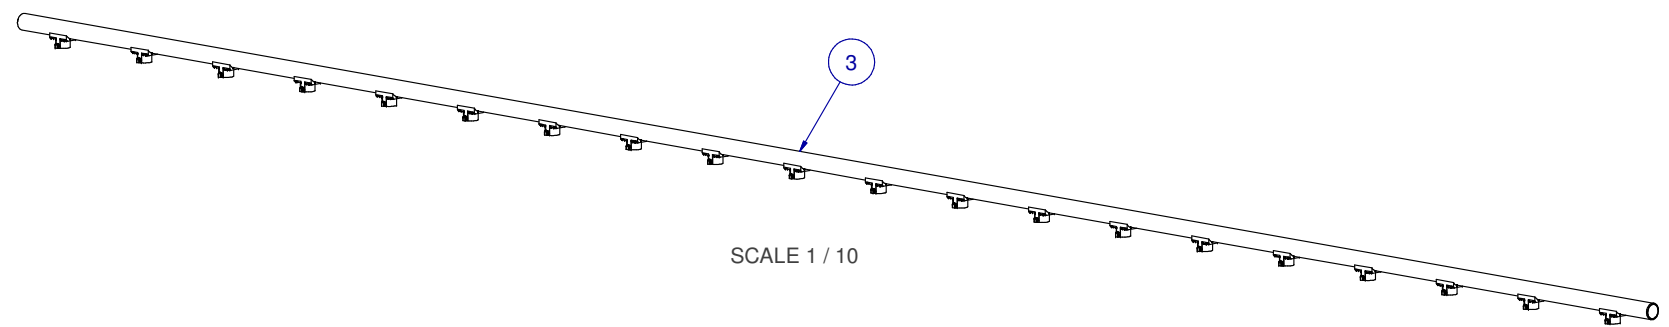

SCALE: -

ITEM	PART NR.	QTY	DESCRIPTION
1	260	1	PIPE CONNECTOR: ACE - WHITE
2	2118	1	HANGER: SUPPORT PIPE - ACE
3	70610520	1.06	PIPE UNIT: ACE SL 10 FT W/6" SPACING 20 SADDLES

SCALE 1 / 4

SCALE 1 / 4

SCALE 1 / 10

KIT: FLOOR ACE CLIP-ON SL 10 FT W/6" SPACING 20 SADDLES

DATE: 01-10-13

REVISION: 1

PART NR.:

10610520