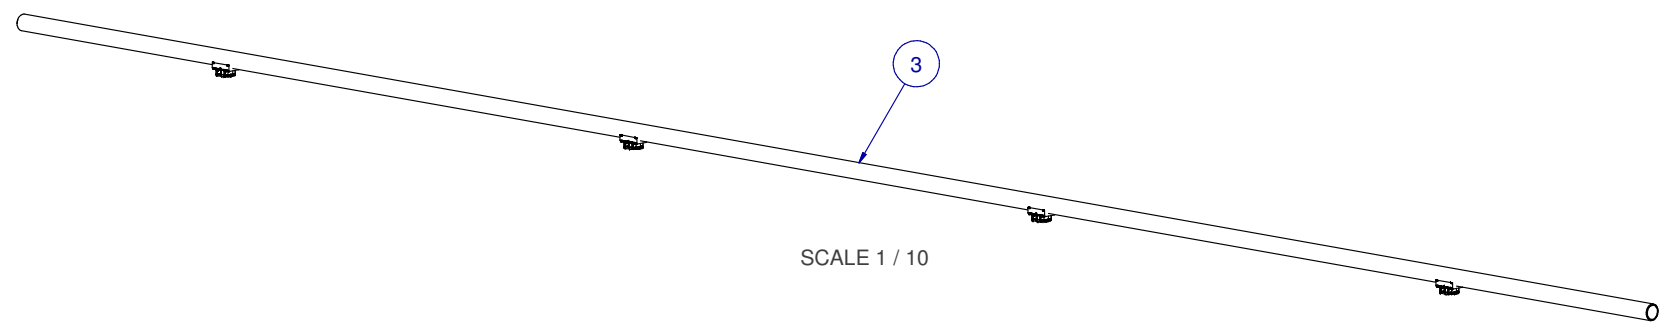

SCALE: -

ITEM	PART NR.	QTY	DESCRIPTION
1	260	1	PIPE CONNECTOR: ACE - WHITE
2	2118	1	HANGER: SUPPORT PIPE - ACE
3	70611004	1	PIPE UNIT: ACE TL 10 FT W/30" SPACING 4 SADDLES

SCALE 1 / 4

SCALE 1 / 4

SCALE 1 / 10

KIT: FLOOR ACE CLIP-ON TL 10 FT W/30" SPACING 4 SADDLES

DATE: 05-01-15

REVISION:

PART NR.:

10611004