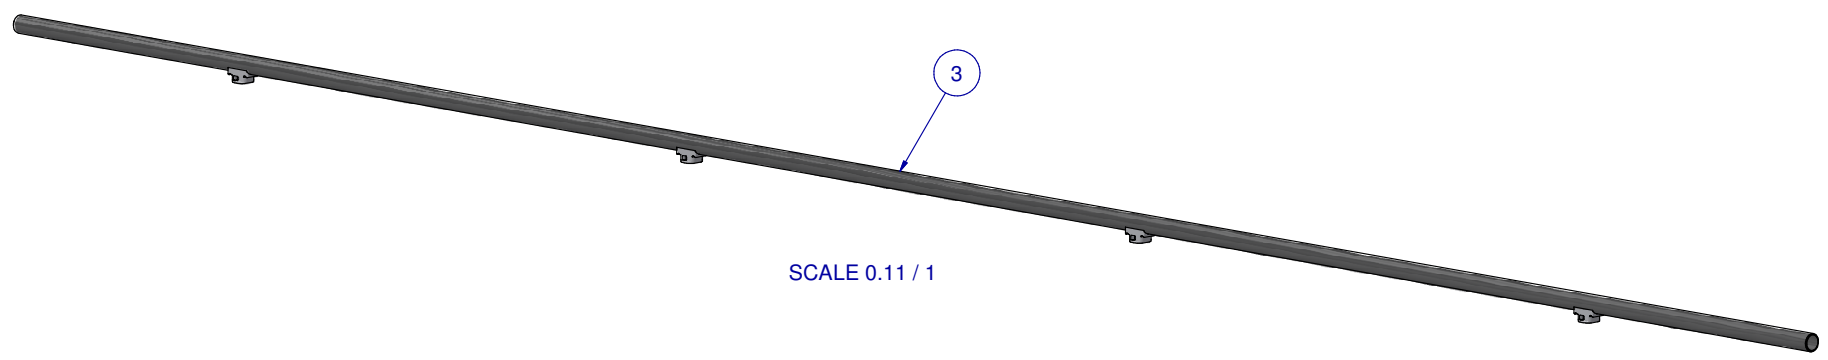

SCALE: -

ITEM	PART NR.	QTY	DESCRIPTION
1	260	1	PIPE CONNECTOR: ACE - WHITE
2	2118	1	HANGER: SUPPORT PIPE - ACE
3	70611004	1	PIPE UNIT: ACE TL 10 FT W/30" SPACING 4 SADDLES

SCALE 1 / 4

SCALE 1 / 4

SCALE 0.11 / 1

KIT: FLOOR ACE CLIP-ON TL 10 FT W/30" SPACING 4 SADDLES

PART NR.:

DATE: 05-01-15

REVISION:

10611004