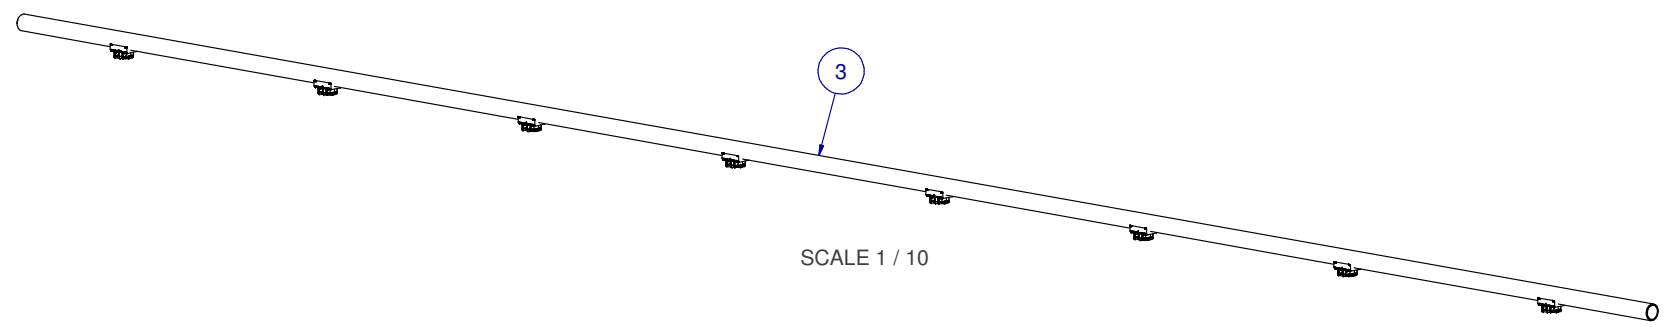

SCALE: -

ITEM	PART NR.	QTY	DESCRIPTION
1	260	1	PIPE CONNECTOR: ACE - WHITE
2	2118	1	HANGER: SUPPORT PIPE - ACE
3	70611008	1	PIPE UNIT: ACE TL 10 FT W/15" SPACING 8 SADDLES

SCALE 1 / 4

SCALE 1 / 4

SCALE 1 / 10

KIT: FLOOR ACE CLIP-ON TL 10 FT W/15" SPACING 8 SADDLES

DATE: 8-11-05

REVISION: 1

PART NR.:

10611008