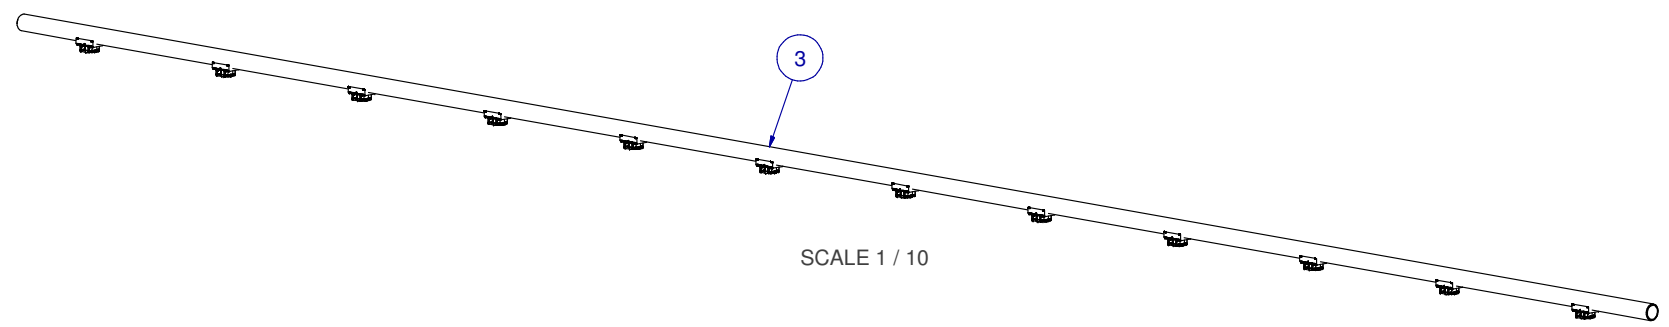

SCALE: -

ITEM	PART NR.	QTY	DESCRIPTION
1	260	1	PIPE CONNECTOR: ACE - WHITE
2	2118	1	HANGER: SUPPORT PIPE - ACE
3	70611012	1	PIPE UNIT: ACE TL 10 FT W/10" SPACING 12 SADDLES

SCALE 1 / 4

SCALE 1 / 4

SCALE 1 / 10

KIT: FLOOR ACE CLIP-ON TL 10 FT W/10" SPACING 12 SADDLES

DATE: 8-11-05

REVISION: 1

PART NR.:

10611012