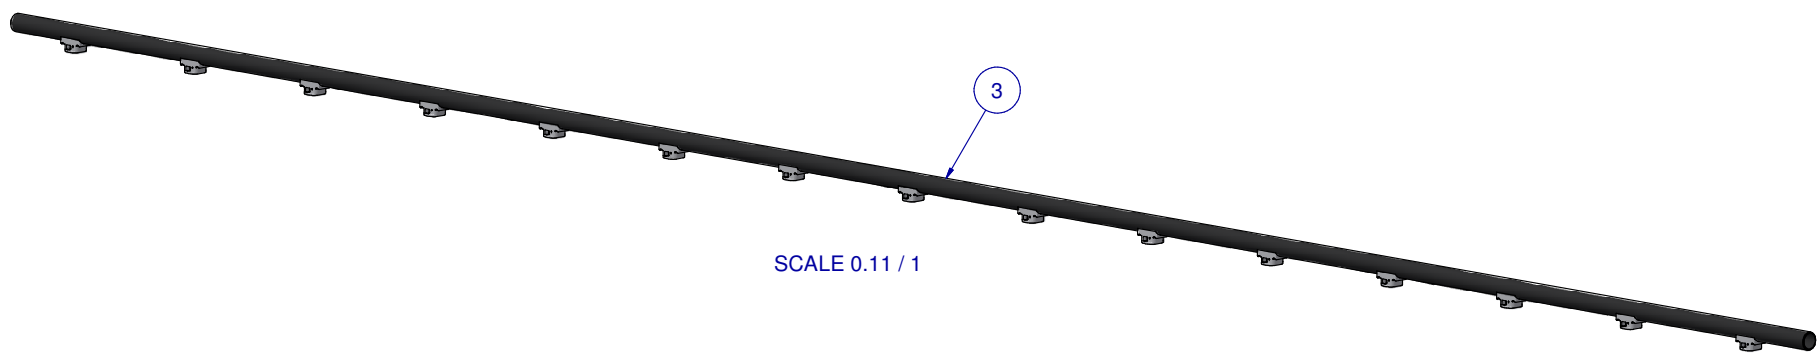

SCALE: -

ITEM	PART NR.	QTY	DESCRIPTION
1	260	1	PIPE CONNECTOR: ACE - WHITE
2	2118	1	HANGER: SUPPORT PIPE - ACE
3	70611015	1	PIPE UNIT: ACE TL 10 FT W/8" SPACING 15 SADDLES

SCALE 1 / 4

SCALE 1 / 4

SCALE 0.11 / 1

KIT: FLOOR ACE CLIP-ON TL 10 FT W/8" SPACING 15 SADDLES

PART NR.:

DATE: 8-11-05

REVISION: 1

10611015