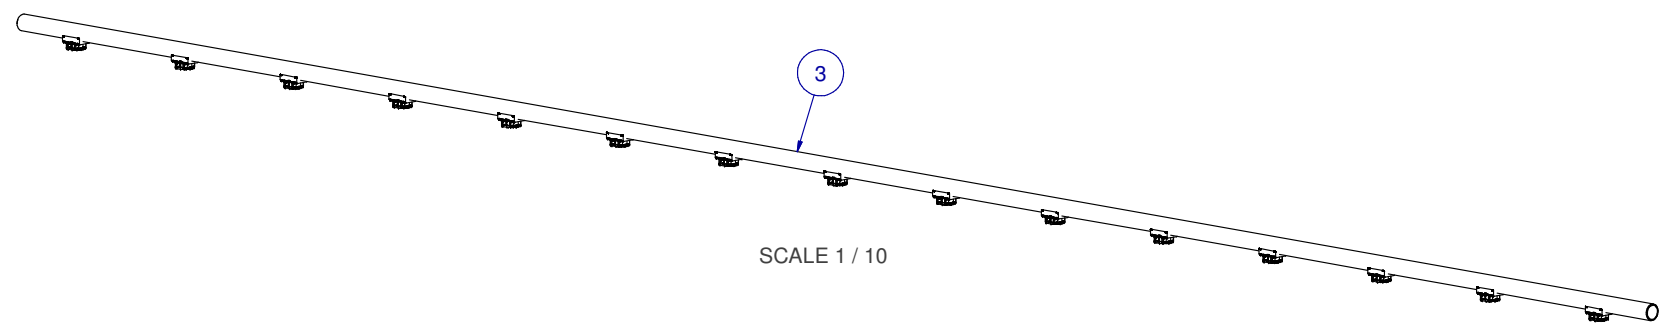

SCALE: -

ITEM	PART NR.	QTY	DESCRIPTION
1	260	1	PIPE CONNECTOR: ACE - WHITE
2	2118	1	HANGER: SUPPORT PIPE - ACE
3	70611015	1	PIPE UNIT: ACE TL 10 FT W/8" SPACING 15 SADDLES

SCALE 1 / 4

SCALE 1 / 4

SCALE 1 / 10

KIT: FLOOR ACE CLIP-ON TL 10 FT W/8" SPACING 15 SADDLES

DATE: 8-11-05

REVISION: 1

PART NR.:

10611015