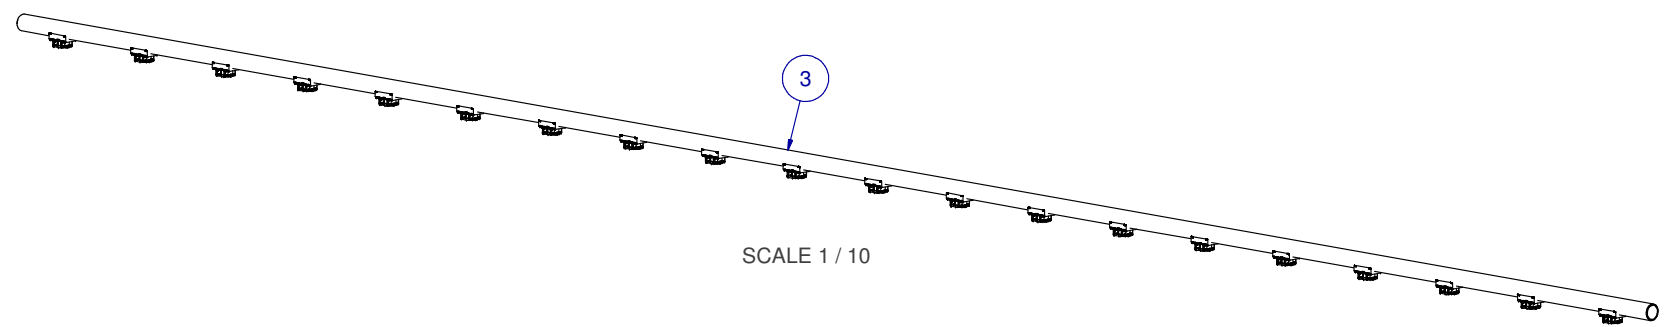

SCALE: -

ITEM	PART NR.	QTY	DESCRIPTION
1	260	1	PIPE CONNECTOR: ACE - WHITE
2	2118	1	HANGER: SUPPORT PIPE - ACE
3	70611020	1	PIPE UNIT: PIPE UNIT TL 10 FT W/6" SPACING 20 SADDLES

SCALE 1 / 4

SCALE 1 / 4

SCALE 1 / 10

KIT: FLOOR ACE CLIP-ON TL 10 FT W/6" SPACING 20 SADDLES

DATE: 8-11-05

REVISION: 1

PART NR.:

10611020