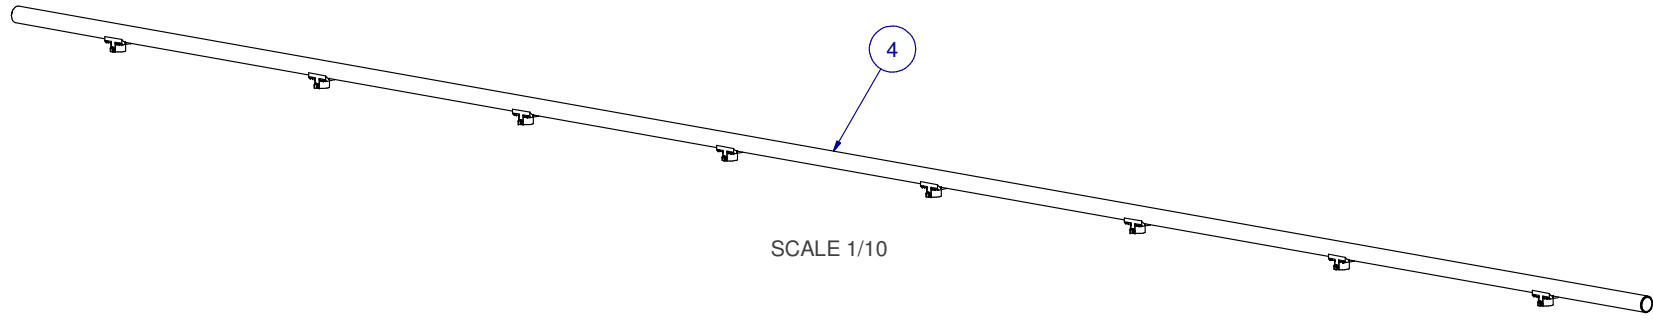

SCALE: -

ITEM	PART NR.	QTY	DESCRIPTION
1	260	1	PIPE CONNECTOR: ACE - WHITE
2	2908	4	CLIP: ACE TO ALUMINIUM PROFILE
3	2537	1	FASTENER: SCREW HEX WHD SELF TAPPING #8-18 X 1/2" LG
4	26410515	1	PIPE UNIT: ACE SL 10 FT W/15" SPACING 8 SADDLES

SCALE 1 / 4

SCALE 1/4

SCALE 1/4

SCALE 1/10

**KIT: FLOOR ACE SL TO ALUMINIUM PROFILE  
10 FT W/ 15" SPACING 8 SADDLES**

DATE: 09-17-13      REVISION:

PART NR.:  
**11010508**