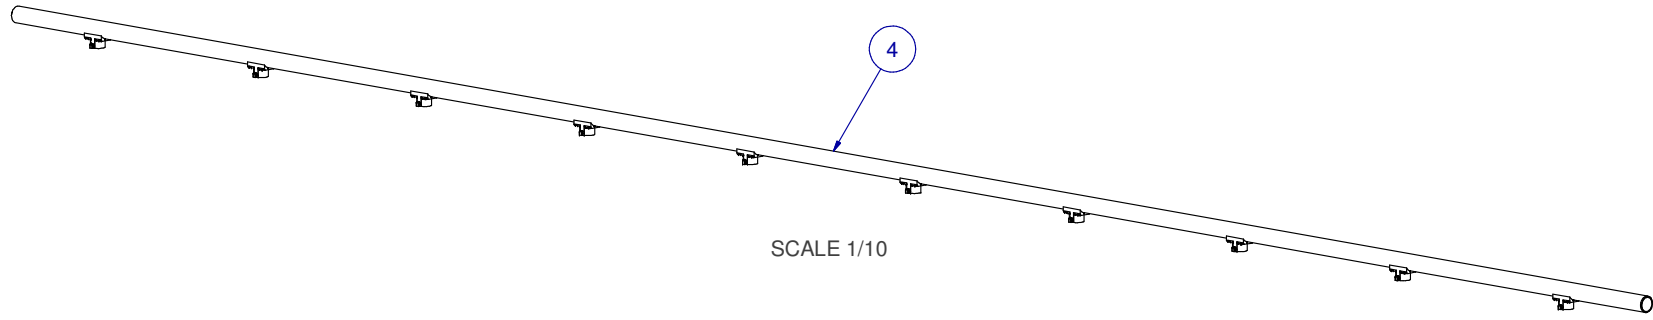

SCALE: -

SCALE 1 / 4

SCALE 1/4

SCALE 1/4

ITEM	PART NR.	QTY	DESCRIPTION
1	260	1	PIPE CONNECTOR: ACE - WHITE
2	2908	5	CLIP: ACE TO ALUMINIUM PROFILE
3	2537	1	FASTENER: SCREW HEX WHD SELF TAPPING #8-18 X 1/2" LG
4	26410512	1	PIPE UNIT: ACE SL 10 FT W/12" SPACING 10 SADDLES

SCALE 1/10

KIT: FLOOR ACE SL TO ALUMINIUM PROFILE
10 FT W/ 12" SPACING 10 SADDLES

PART NR.:

11010510

DATE: 09-17-13

REVISION: