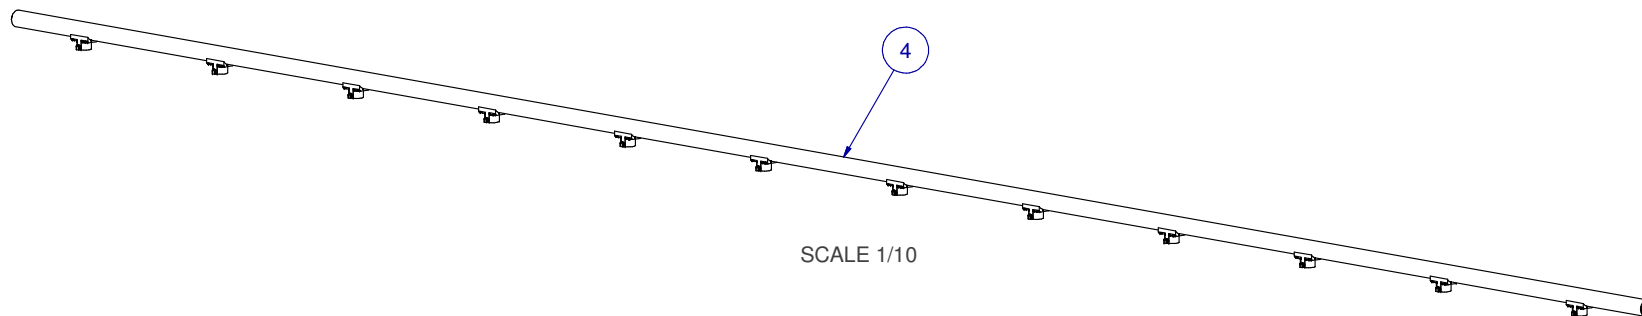

SCALE: -

SCALE 1 / 4

SCALE 1/4

SCALE 1/4

ITEM	PART NR.	QTY	DESCRIPTION
1	260	1	PIPE CONNECTOR: ACE - WHITE
2	2908	4	CLIP: ACE TO ALUMINIUM PROFILE
3	2537	1	FASTENER: SCREW HEX WHD SELF TAPPING #8-18 X 1/2" LG
4	26410510	1	PIPE UNIT: ACE SL 10 FT W/10" SPACING 12 SADDLES

SCALE 1/10

KIT: FLOOR ACE SL TO ALUMINIUM PROFILE
10 FT W/ 10" SPACING 12 SADDLES

PART NR.:

DATE: 09-17-13

REVISION:

11010512