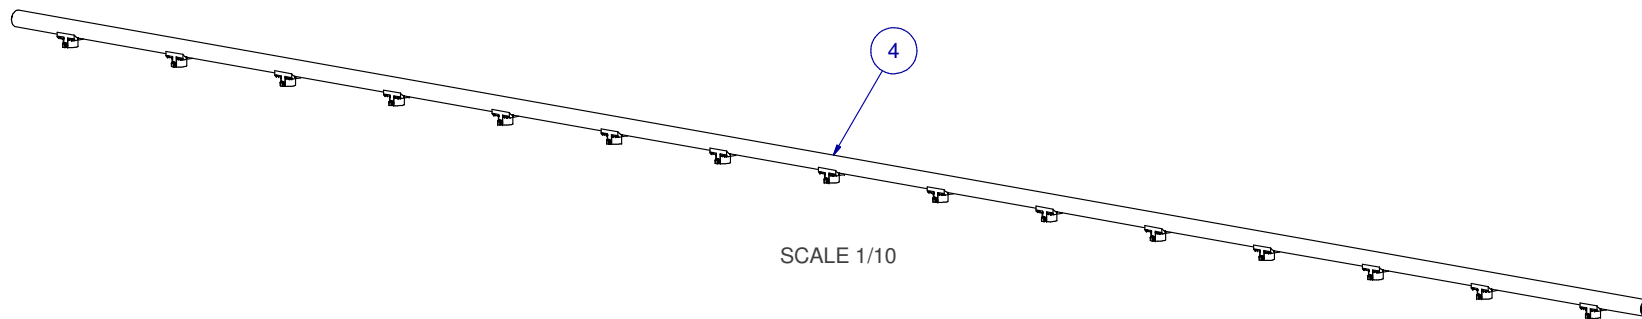

SCALE: -

SCALE 1 / 4

SCALE 1/4

SCALE 1/4

ITEM	PART NR.	QTY	DESCRIPTION
1	260	1	PIPE CONNECTOR: ACE - WHITE
2	2908	5	CLIP: ACE TO ALUMINIUM PROFILE
3	2537	1	FASTENER: SCREW HEX WHD SELF TAPPING #8-18 X 1/2" LG
4	26410508	1	PIPE UNIT: ACE SL 10 FT W/8" SPACING 15 SADDLES

SCALE 1/10

KIT: FLOOR ACE SL TO ALUMINIUM PROFILE
10 FT W/ 8" SPACING 15 SADDLES

PART NR.:

11010515

DATE: 09-17-13

REVISION: