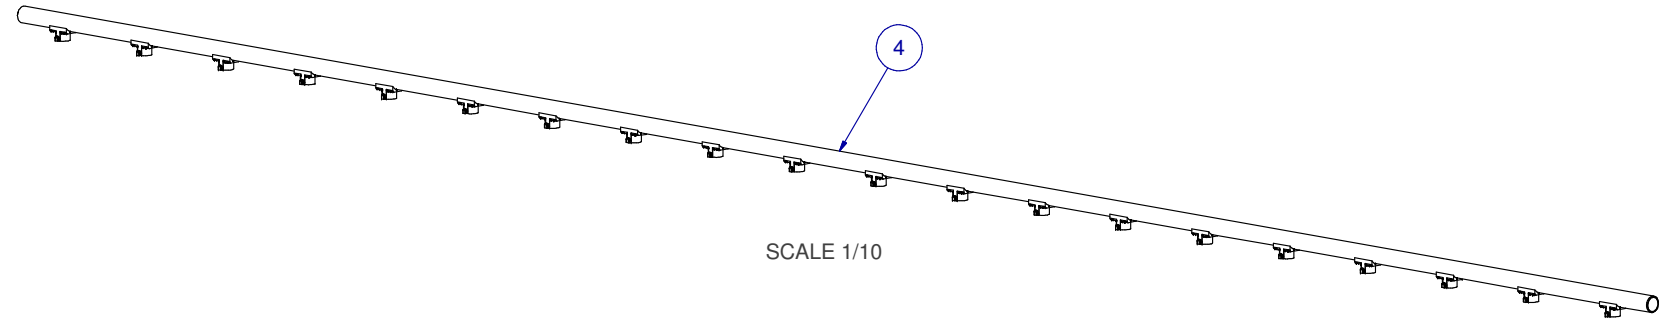

SCALE: -

ITEM	PART NR.	QTY	DESCRIPTION
1	260	1	PIPE CONNECTOR: ACE - WHITE
2	2908	5	CLIP: ACE TO ALUMINIUM PROFILE
3	2537	1	FASTENER: SCREW HEX WHD SELF TAPPING #8-18 X 1/2" LG
4	26410506	1	PIPE UNIT: ACE SL 10 FT W/6" SPACING 20 SADDLES

SCALE 1 / 4

SCALE 1/4

SCALE 1/4

SCALE 1/10

KIT: FLOOR ACE SL TO ALUMINIUM PROFILE
10 FT W/ 6" SPACING 20 SADDLES

PART NR.:

11010520

DATE: 09-17-13