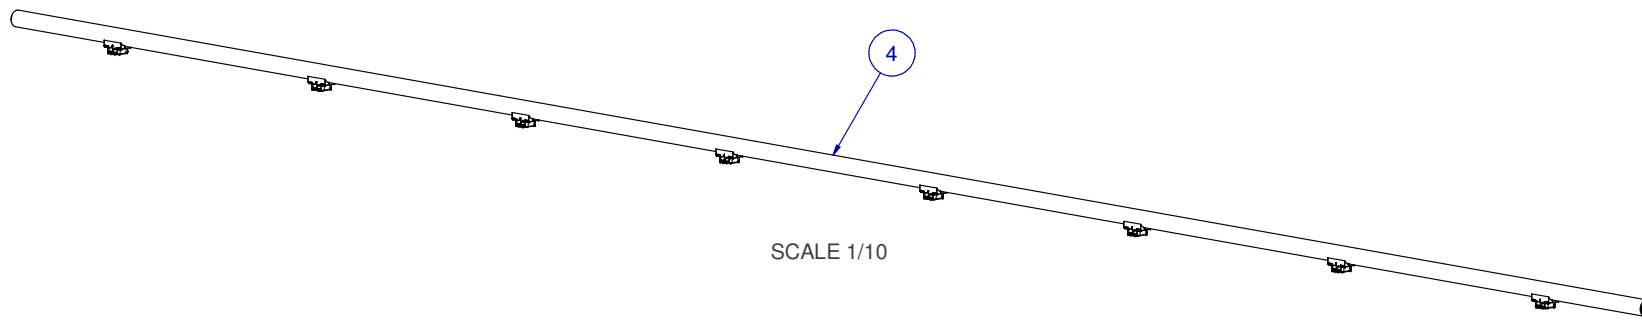

SCALE: -

ITEM	PART NR.	QTY	DESCRIPTION
1	260	1	PIPE CONNECTOR: ACE - WHITE
2	2908	4	CLIP: ACE TO ALUMINIUM PROFILE
3	2537	1	FASTENER: SCREW HEX WHD SELF TAPPING #8-18 X 1/2" LG
4	70611008	1	PIPE UNIT: ACE TL 10 FT W/15" SPACING 8 SADDLES

SCALE 1 / 4

SCALE 1/4

SCALE 1/4

SCALE 1/10

KIT: FLOOR ACE TL TO ALUMINIUM PROFILE
10 FT W/ 15" SPACING 8 SADDLES

PART NR.:

11011008

DATE: 09-17-13