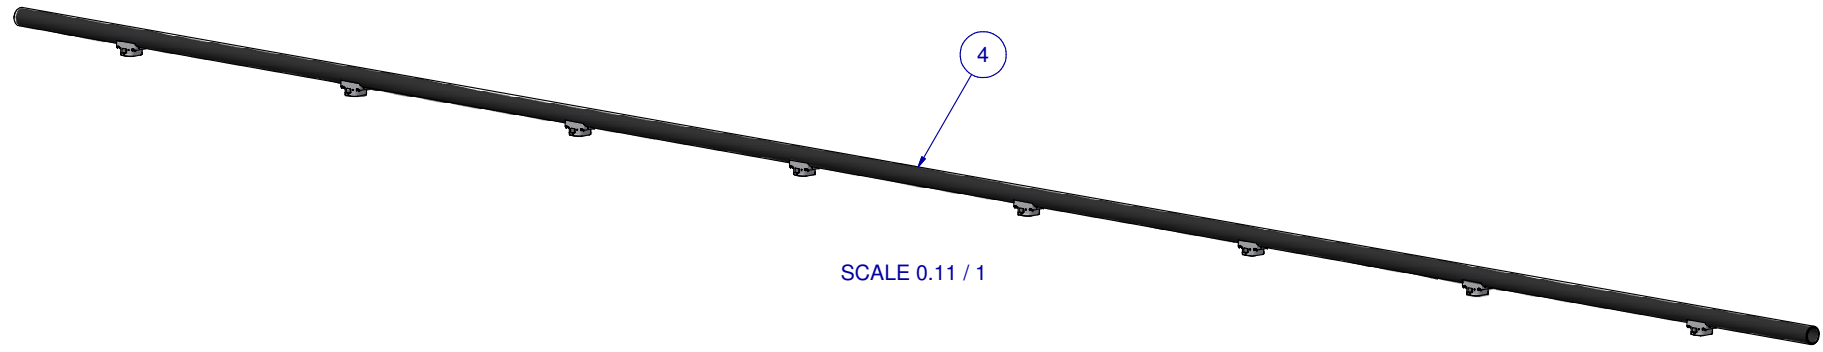

SCALE: -

ITEM	PART NR.	QTY	DESCRIPTION
1	260	1	PIPE CONNECTOR: ACE - WHITE
2	2908	4	CLIP: ACE TO ALUMINIUM PROFILE
3	2537	1	FASTENER: SCREW HEX WHD SELF TAPPING #8-18 X 1/2" LG
4	70611008	1	PIPE UNIT: ACE TL 10 FT W/15" SPACING 8 SADDLES

SCALE 1 / 4

SCALE 1 / 4

SCALE 1 / 4

SCALE 0.11 / 1

KIT: FLOOR ACE TL TO ALUMINIUM PROFILE  
10 FT W/ 15" SPACING 8 SADDLES

DATE: 09-17-13      REVISION:

PART NR.:  
**11011008**