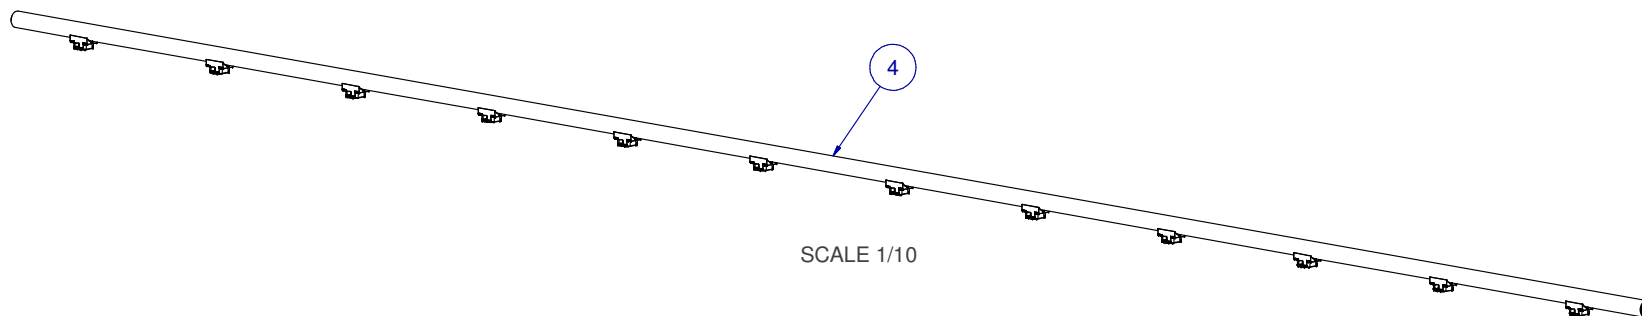

SCALE: -

SCALE 1 / 4

SCALE 1/4

SCALE 1/4

| ITEM | PART NR. | QTY | DESCRIPTION |
|------|----------|-----|---|
| 1 | 260 | 1 | PIPE CONNECTOR: ACE - WHITE |
| 2 | 2908 | 4 | CLIP: ACE TO ALUMINIUM PROFILE |
| 3 | 2537 | 1 | FASTENER: SCREW HEX WHD SELF TAPPING #8-18 X 1/2" LG |
| 4 | 70611012 | 1 | PIPE UNIT: ACE TL 10 FT W/10" SPACING 12 SADDLES |

SCALE 1/10

KIT: FLOOR ACE TL TO ALUMINIUM PROFILE
10 FT W/ 10" SPACING 12 SADDLES

PART NR.:

11011012

DATE: 09-17-13

REVISION: