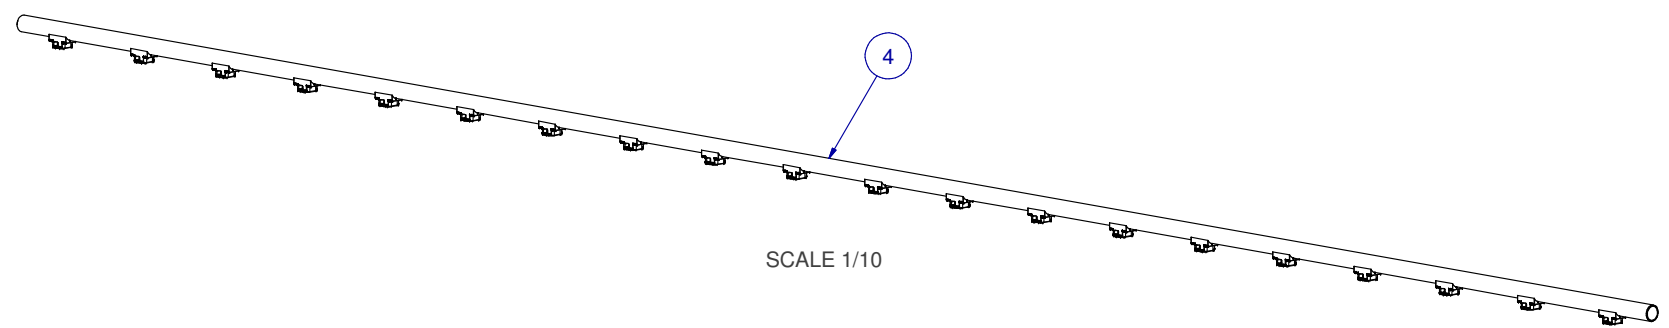

SCALE: -

ITEM	PART NR.	QTY	DESCRIPTION
1	260	1	PIPE CONNECTOR: ACE - WHITE
2	2908	5	CLIP: ACE TO ALUMINIUM PROFILE
3	2537	1	FASTENER: SCREW HEX WHD SELF TAPPING #8-18 X 1/2" LG
4	70611020	1	PIPE UNIT: PIPE UNIT TL 10 FT W/6" SPACING 20 SADDLES

SCALE 1 / 4

SCALE 1/4

SCALE 1/4

SCALE 1/10

KIT: FLOOR ACE TL TO ALUMINIUM PROFILE  
10 FT W/ 6" SPACING 20 SADDLES

DATE: 09-17-13

REVISION:

PART NR.: