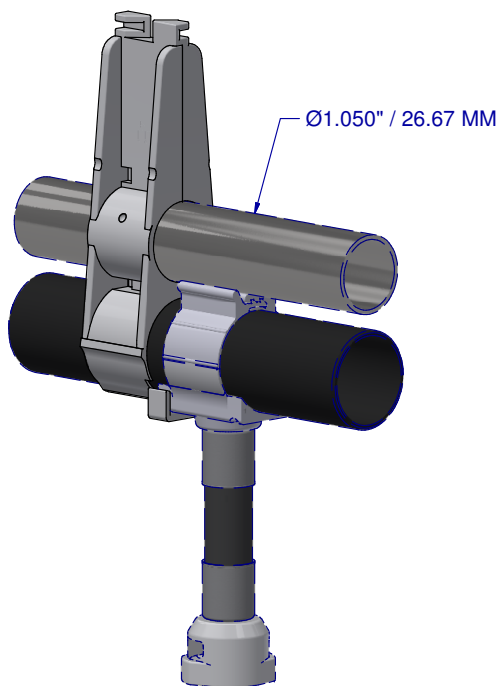

PART IDENTIFICATION: 1121

BRACKET: FLOOR BIG Z CLIP-ON - 1.050" / 26.67 mm

PART NR.:

DATE: 04-17-12

REVISION: 20

1121