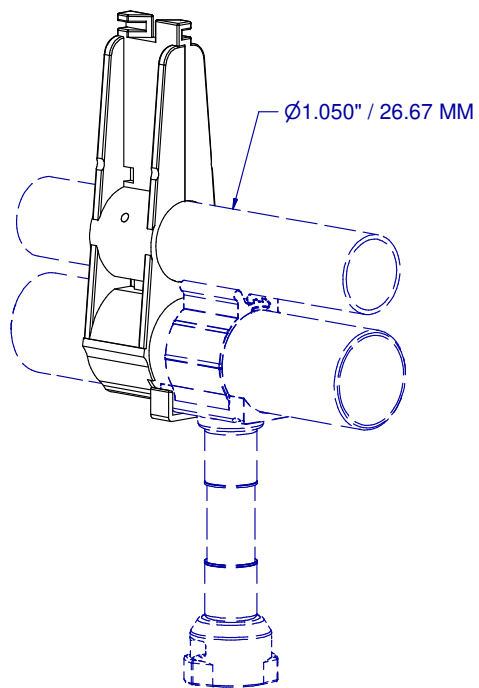

PART IDENTIFICATION: 1121

BRACKET: FLOOR BIG Z CLIP-ON - 1.050" / 26.67 MM

PART NR.:

DATE: 04-17-12

REVISION: 18

1121