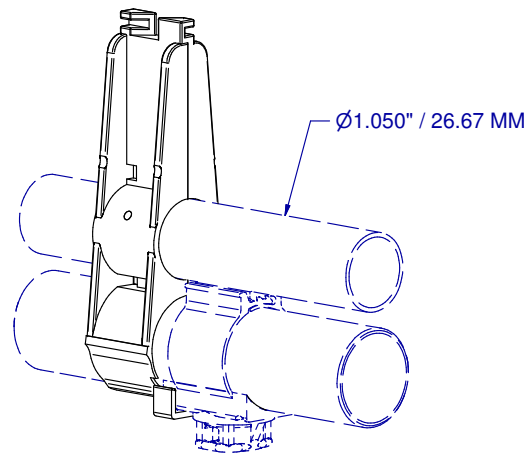

PART IDENTIFICATION: 1121

BRACKET: FLOOR BIG Z CLIP-ON - 1.050" / 26.67 mm

PART NR.:

DATE: 04-17-12

REVISION: 19

1121