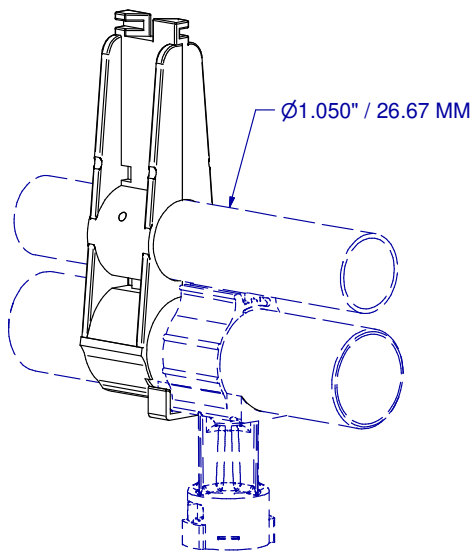

PART IDENTIFICATION: 1121

BRACKET: FLOOR BIG Z CLIP-ON - 1.050" / 26.67 MM

PART NR.:

DATE: 04-17-12

REVISION: 18

1121