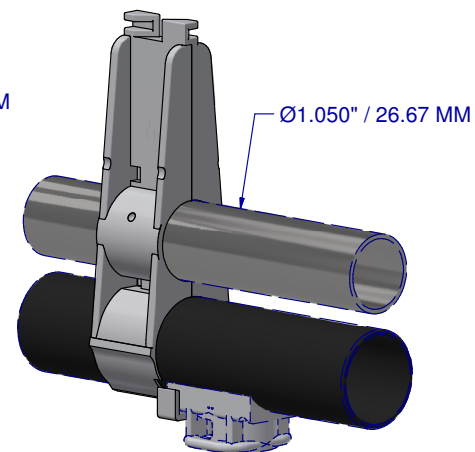

PART IDENTIFICATION: 1121

BRACKET: FLOOR BIG Z CLIP-ON - 1.050" / 26.67 mm

PART NR.:

DATE: 04-17-12

REVISION: 20

1121