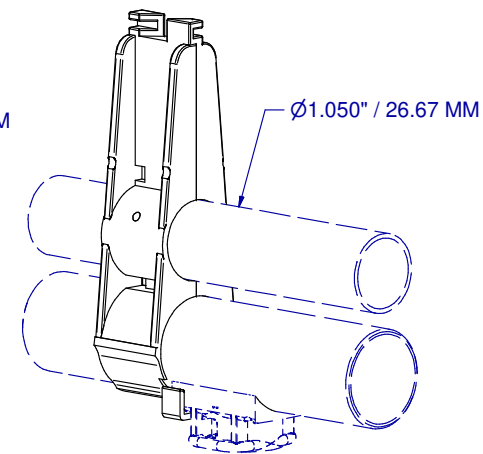

PART IDENTIFICATION: 1121

BRACKET: FLOOR BIG Z CLIP-ON - 1.050" / 26.67 MM

PART NR.:

DATE: 04-17-12

REVISION: 18

1121