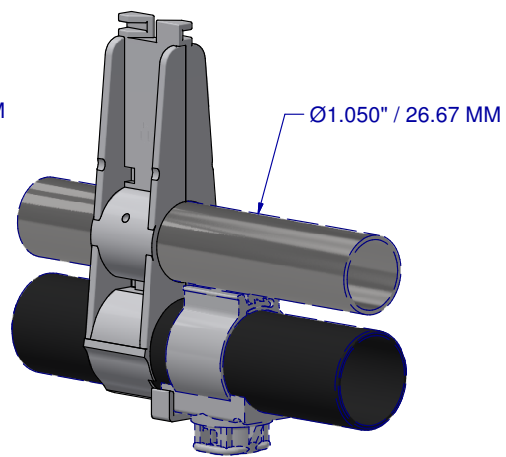

PART IDENTIFICATION: 1121

BRACKET: FLOOR BIG Z CLIP-ON - 1.050" / 26.67 mm

PART NR.:

DATE: 04-17-12

REVISION: 20

1121