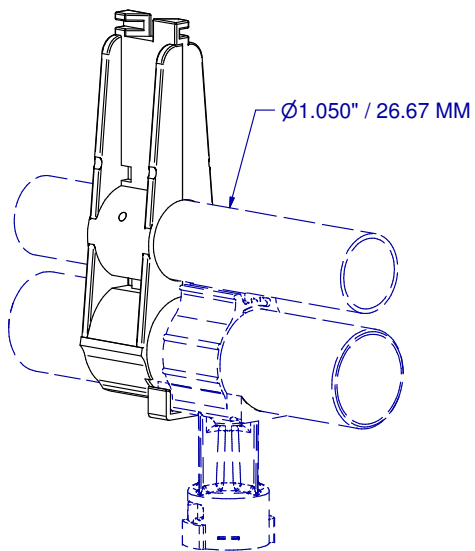

PART IDENTIFICATION: 1121

BRACKET: FLOOR BIG Z CLIP-ON - 1.050" / 26.67 mm

PART NR.:

DATE: 04-17-12

REVISION: 19

1121