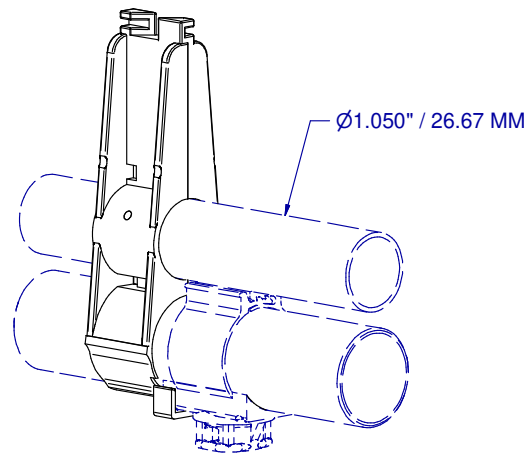

PART IDENTIFICATION: 1121

BRACKET: FLOOR BIG Z CLIP-ON - 1.050" / 26.67 MM

PART NR.:

DATE: 04-17-12

REVISION: 18

1121