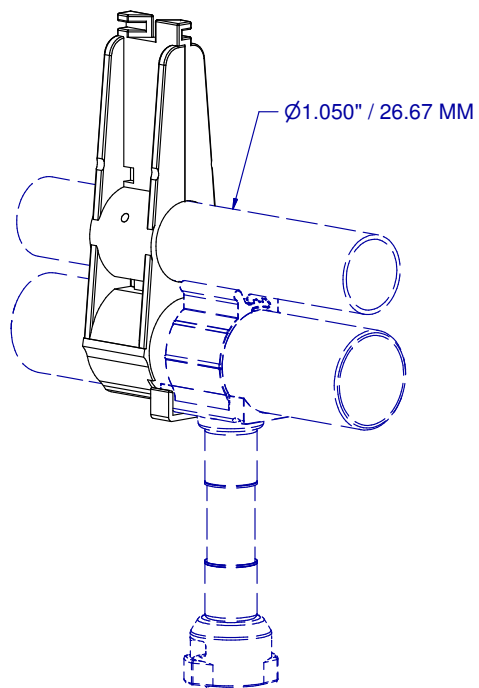

PART IDENTIFICATION: 1121

BRACKET: FLOOR BIG Z CLIP-ON - 1.050" / 26.67 mm

PART NR.:

DATE: 04-17-12

REVISION: 19

1121