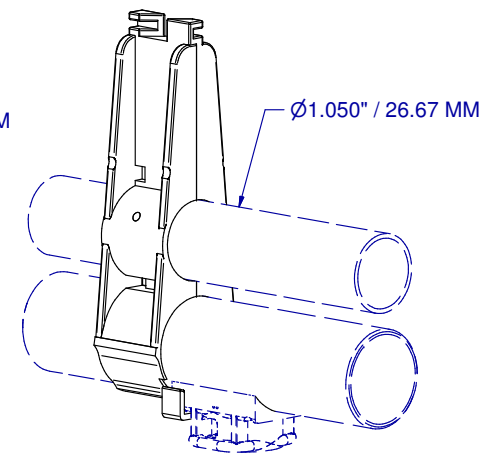

PART IDENTIFICATION: 1121

BRACKET: FLOOR BIG Z CLIP-ON - 1.050" / 26.67 mm

PART NR.:

DATE: 04-17-12

REVISION: 19

1121