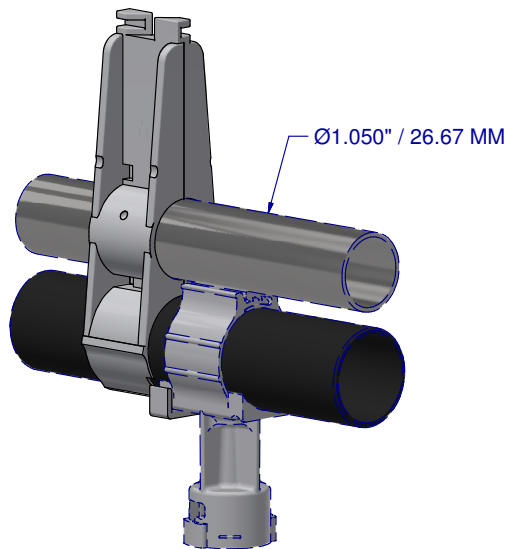

PART IDENTIFICATION: 1121

BRACKET: FLOOR BIG Z CLIP-ON - 1.050" / 26.67 mm

PART NR.:

DATE: 04-17-12

REVISION: 20

1121