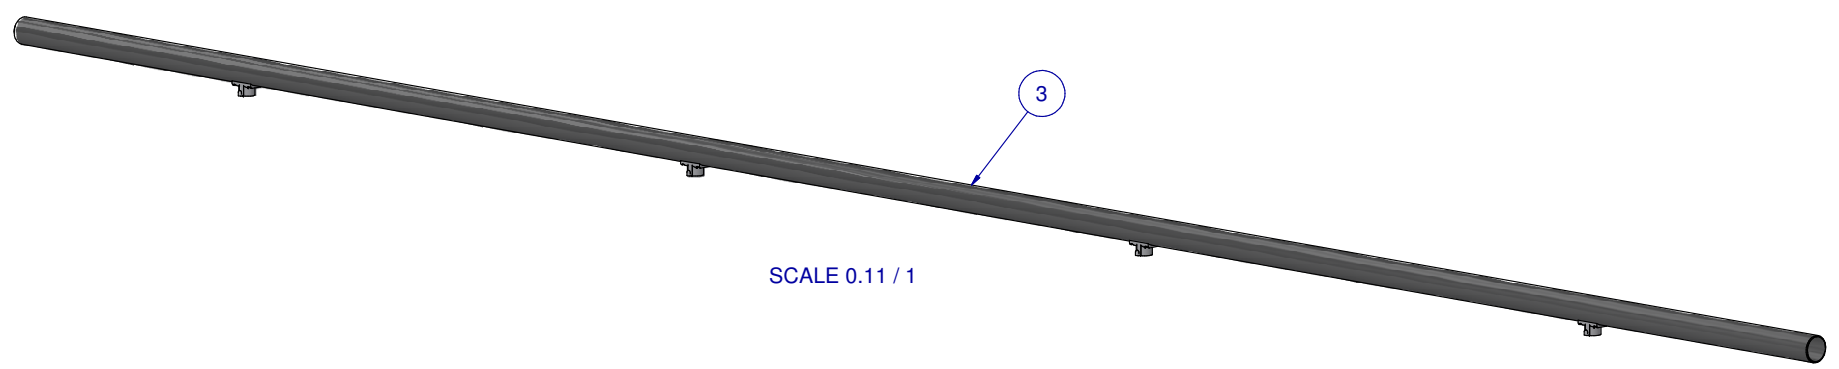

SCALE: -

ITEM	PART NR.	QTY	DESCRIPTION
1	896	1	PIPE CONNECTOR: BIG ACE / BIG Z - BLACK
2	1646	1	HANGER: SUPPORT PIPE - BIG ACE / BIG Z
3	70110504	1	PIPE UNIT: BIG ACE SL 10 FT W/30" SPACING 4 SADDLES

KIT: FLOOR BIG ACE CLIP-ON SL 10 FT W/30" SPACING 4 SADDLES

DATE: 05-01-15 REVISION:

PART NR.:
13210504