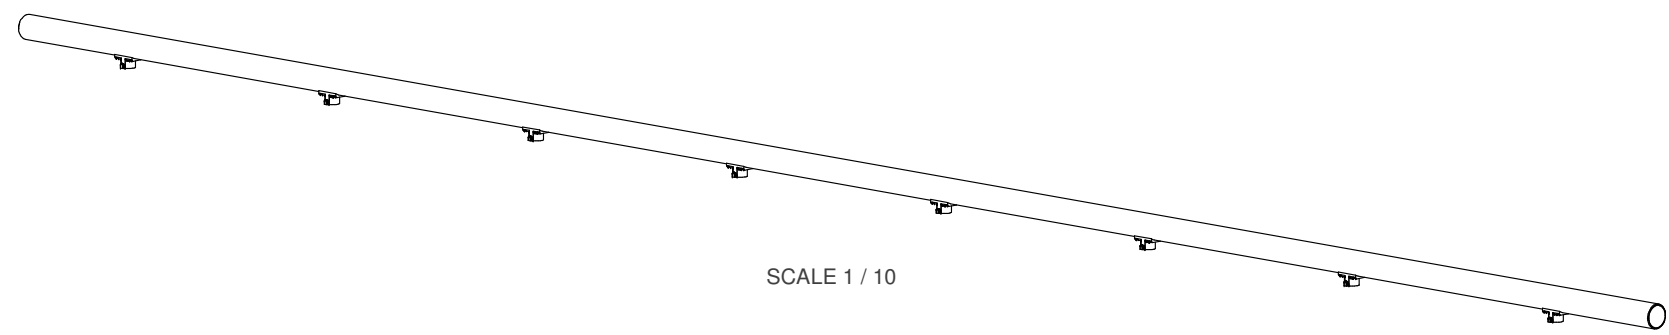

SCALE: -

ITEM	PART NR.	QTY	DESCRIPTION
1	896	1	PIPE CONNECTOR: BIG ACE / BIG Z - BLACK
2	1646	1	HANGER: SUPPORT PIPE - BIG ACE / BIG Z / 1" PVC
3	70110508		PIPE UNIT: BIG ACE SL 10 FT W/15" SPACING 8 SADDLES

SCALE 1/4

SCALE 1/4

SCALE 1 / 10

KIT: FLOOR BIG ACE CLIP-ON SL 10 FT W/15" SPACING 8 SADDLES

DATE: 01-10-13

REVISION:

PART NR.:  
13210508