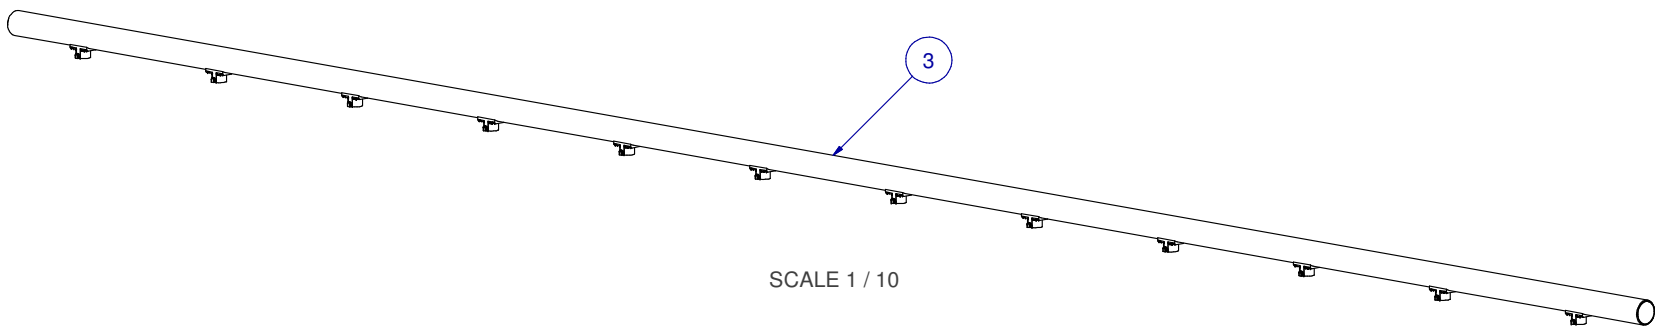

SCALE: -

ITEM	PART NR.	QTY	DESCRIPTION
1	896	1	PIPE CONNECTOR: BIG ACE / BIG Z - BLACK
2	1646	1	HANGER: SUPPORT PIPE - BIG ACE / BIG Z / 1" PVC
3	70110512		PIPE UNIT: BIG ACE SL 10 FT W/10" SPACING 12 SADDLES

SCALE 1/4

SCALE 1 / 4

SCALE 1 / 10

KIT: FLOOR BIG ACE CLIP-ON SL 10 FT W/10" SPACING 12 SADDLES

DATE: 01-10-13

REVISION:

PART NR.:
13210512