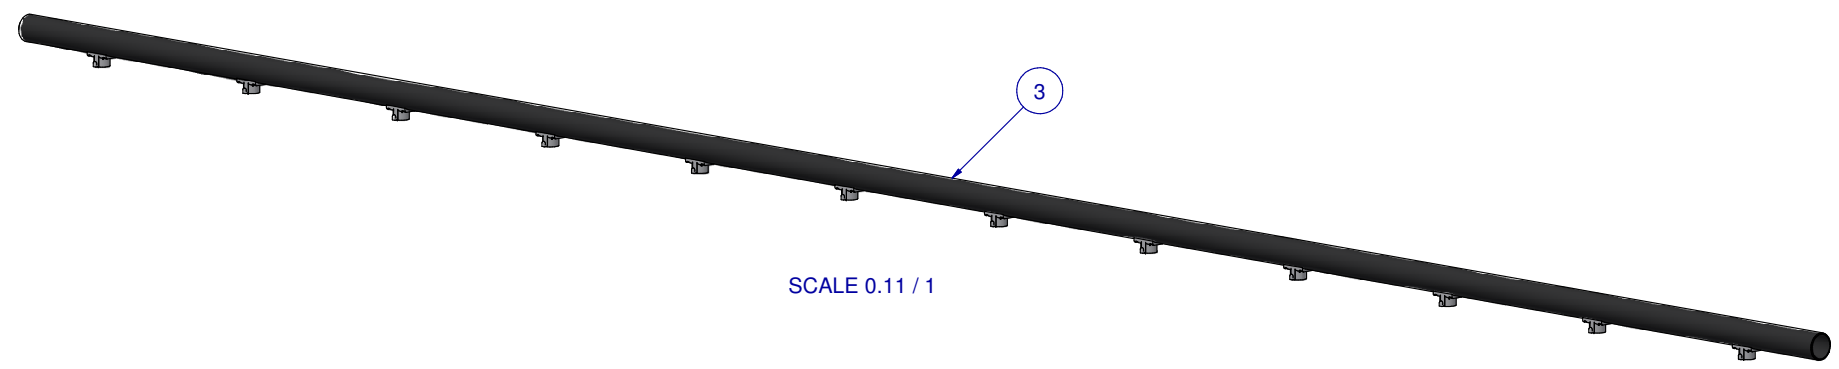

SCALE: -

ITEM	PART NR.	QTY	DESCRIPTION
1	896	1	PIPE CONNECTOR: BIG ACE / BIG Z - BLACK
2	1646	1	HANGER: SUPPORT PIPE - BIG ACE / BIG Z
3	70110512		PIPE UNIT: BIG ACE SL 10 FT W/10" SPACING 12 SADDLES

SCALE 1 / 4

SCALE 1 / 4

SCALE 0.11 / 1

KIT: FLOOR BIG ACE CLIP-ON SL 10 FT W/10" SPACING 12 SADDLES

DATE: 01-10-13

REVISION:

PART NR.:

13210512