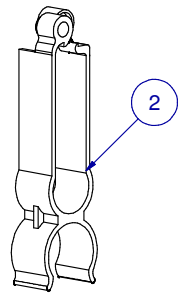

SCALE: -

ITEM	PART NR.	QTY	DESCRIPTION
1	896	1	PIPE CONNECTOR: BIG ACE / BIG Z - BLACK
2	1646	1	HANGER: SUPPORT PIPE - BIG ACE / BIG Z / 1" PVC
3	70110512		PIPE UNIT: BIG ACE SL 10 FT W/10" SPACING 12 SADDLES

SCALE 1/4

SCALE 1 / 4

SCALE 1 / 10

KIT: FLOOR BIG ACE CLIP-ON SL 10 FT W/10" SPACING 12 SADDLES

DATE: 01-10-13

REVISION:

PART NR.:
13210512