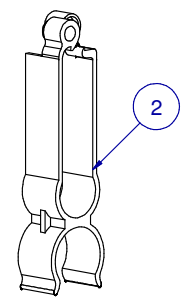

SCALE: -

ITEM	PART NR.	QTY	DESCRIPTION
1	896	1	PIPE CONNECTOR: BIG ACE / BIG Z - BLACK
2	1646	1	HANGER: SUPPORT PIPE - BIG ACE / BIG Z / 1" PVC
3	70110515		PIPE UNIT: BIG ACE SL 10 FT W/8" SPACING 15 SADDLES

SCALE 1/4

SCALE 1 / 4

SCALE 1 / 10

KIT: FLOOR BIG ACE CLIP-ON SL 10 FT W/8" SPACING 15 SADDLES

DATE: 01-10-13

REVISION:

PART NR.:
13210515