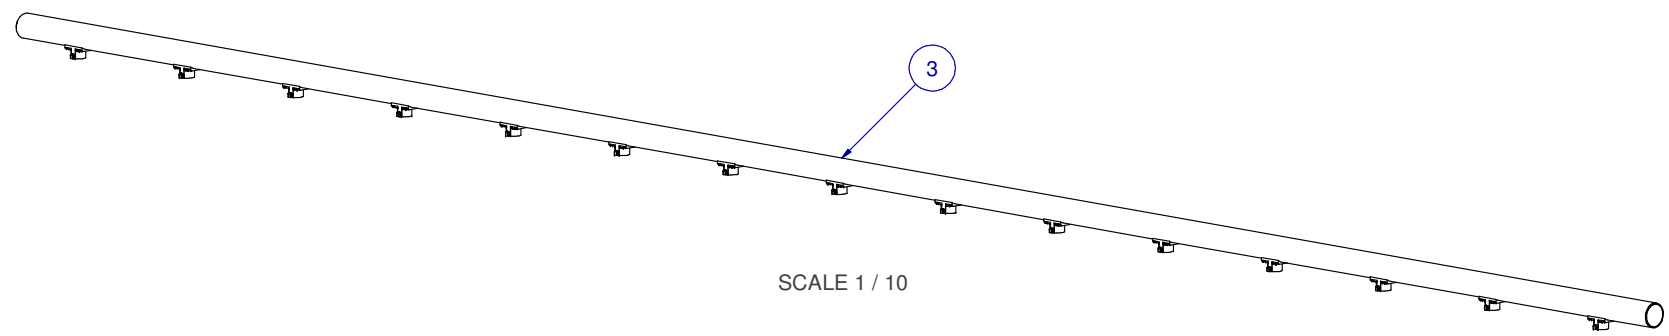

SCALE: -

ITEM	PART NR.	QTY	DESCRIPTION
1	896	1	PIPE CONNECTOR: BIG ACE / BIG Z - BLACK
2	1646	1	HANGER: SUPPORT PIPE - BIG ACE / BIG Z / 1" PVC
3	70110515		PIPE UNIT: BIG ACE SL 10 FT W/8" SPACING 15 SADDLES

SCALE 1/4

SCALE 1 / 4

SCALE 1 / 10

KIT: FLOOR BIG ACE CLIP-ON SL 10 FT W/8" SPACING 15 SADDLES

DATE: 01-10-13

REVISION:

PART NR.:
13210515