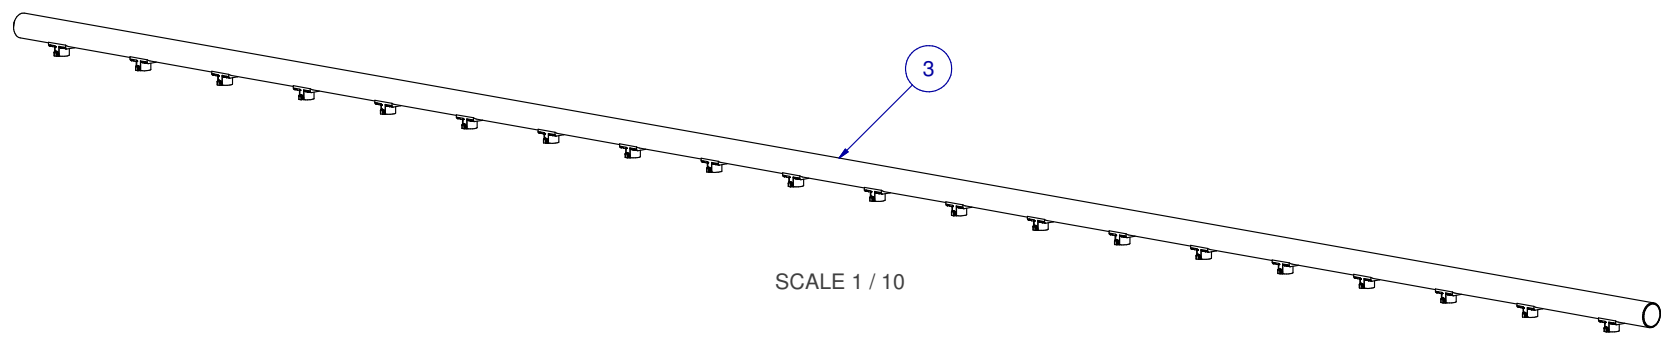

SCALE: -

ITEM	PART NR.	QTY	DESCRIPTION
1	896	1	PIPE CONNECTOR: BIG ACE / BIG Z - BLACK
2	1646	1	HANGER: SUPPORT PIPE - BIG ACE / BIG Z
3	70110520		PIPE UNIT: BIG ACE SL 10 FT W/6" SPACING 20 SADDLES

SCALE 1/4

SCALE 1 / 4

SCALE 1 / 10

KIT: FLOOR BIG ACE CLIP-ON SL 10 FT W/6" SPACING 20 SADDLES

DATE: 01-10-13 REVISION:

PART NR.:
13210520