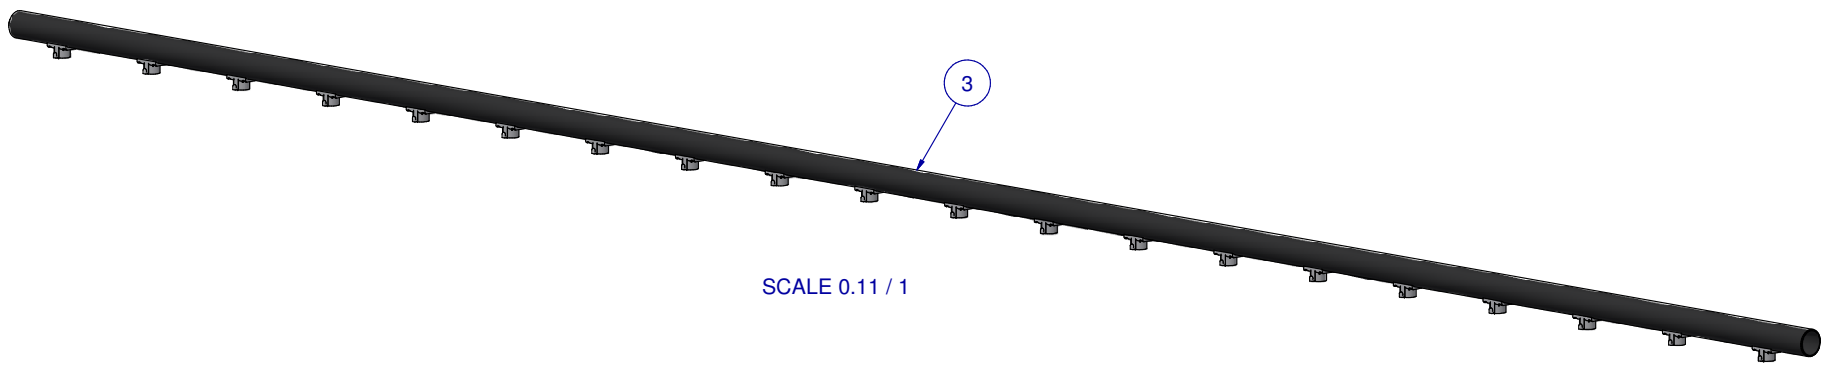

SCALE: -

ITEM	PART NR.	QTY	DESCRIPTION
1	896	1	PIPE CONNECTOR: BIG ACE / BIG Z - BLACK
2	1646	1	HANGER: SUPPORT PIPE - BIG ACE / BIG Z
3	70110520		PIPE UNIT: BIG ACE SL 10 FT W/6" SPACING 20 SADDLES

SCALE 1 / 4

SCALE 1 / 4

SCALE 0.11 / 1

KIT: FLOOR BIG ACE CLIP-ON SL 10 FT W/6" SPACING 20 SADDLES

DATE: 01-10-13      REVISION:

PART NR.:  
13210520