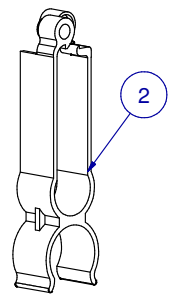

SCALE: -

ITEM	PART NR.	QTY	DESCRIPTION
1	896	1	PIPE CONNECTOR: BIG ACE / BIG Z - BLACK
2	1646	1	HANGER: SUPPORT PIPE - BIG ACE / BIG Z
3	70110520		PIPE UNIT: BIG ACE SL 10 FT W/6" SPACING 20 SADDLES

SCALE 1/4

SCALE 1 / 4

SCALE 1 / 10

KIT: FLOOR BIG ACE CLIP-ON SL 10 FT W/6" SPACING 20 SADDLES

DATE: 01-10-13 REVISION:

PART NR.:
13210520