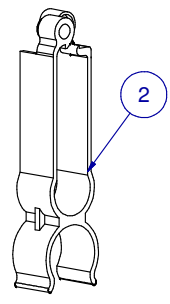

SCALE: -

ITEM	PART NR.	QTY	DESCRIPTION
1	896	1	PIPE CONNECTOR: BIG ACE / BIG Z - BLACK
2	1646	1	HANGER: SUPPORT PIPE - BIG ACE / BIG Z / 1" PVC
3	70111020	1	PIPE UNIT: BIG ACE TL 10 FT W/6" SPACING 20 SADDLES

SCALE 1/4

SCALE 1 / 4

SCALE 1 / 10

KIT: FLOOR BIG ACE CLIP-ON TL 10 FT W/6" SPACING 20 SADDLES

DATE: 07-02-03      REVISION: 5

PART NR.:  
13211020