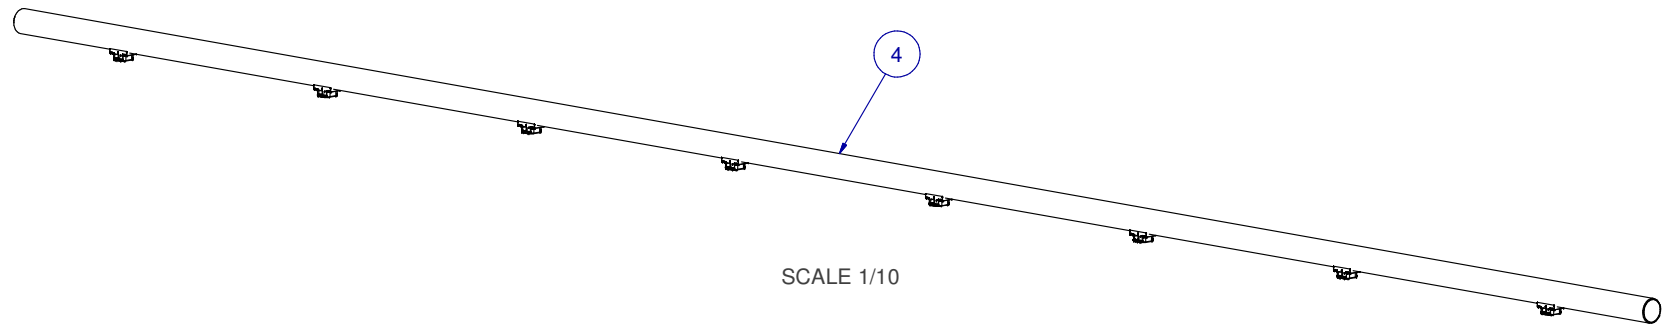

SCALE: -

ITEM	PART NR.	QTY	DESCRIPTION
1	896	1	PIPE CONNECTOR: BIG ACE / BIG Z - BLACK
2	2938	4	CLIP: BIG ACE TO ALUMINIUM PROFILE
3	2537	1	FASTENER: SCREW HEX WHD SELF TAPPING #8-18 X 1/2" LG
4	70111008	1	PIPE UNIT: BIG ACE TL 10 FT W/15" SPACING 8 SADDLES

SCALE 1/4

SCALE 1/4

SCALE 1/4

SCALE 1/10

KIT: FLOOR BIG ACE TL TO ALUMINIUM PROFILE
10 FT W/ 15" SPACING 8 SADDLES

DATE: 03-29-16

REVISION:

PART NR.:
13411008