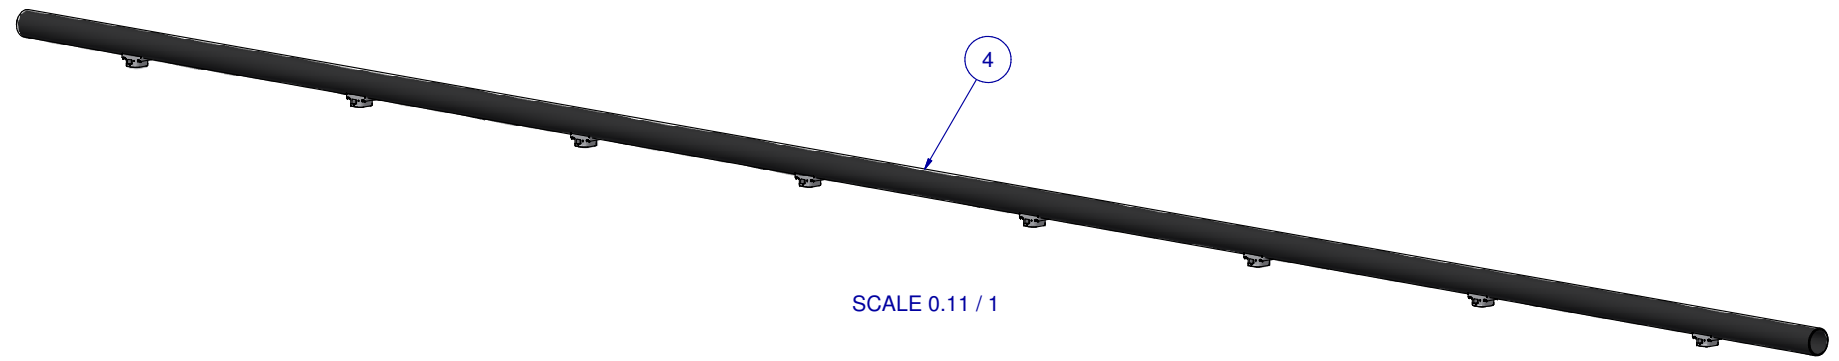

SCALE: -

ITEM	PART NR.	QTY	DESCRIPTION
1	896	1	PIPE CONNECTOR: BIG ACE / BIG Z - BLACK
2	2938	4	CLIP: BIG ACE TO ALUMINIUM PROFILE
3	2537	1	FASTENER: SCREW HEX WHD SELF TAPPING #8-18 X 1/2" LG
4	70111008	1	PIPE UNIT: BIG ACE TL 10 FT W/15" SPACING 8 SADDLES

SCALE 1 / 4

SCALE 1 / 4

SCALE 1 / 4

SCALE 0.11 / 1

KIT: FLOOR BIG ACE TL TO ALUMINIUM PROFILE
 10 FT W/ 15" SPACING 8 SADDLES

PART NR.:
 13411008

DATE: 03-29-16

REVISION: