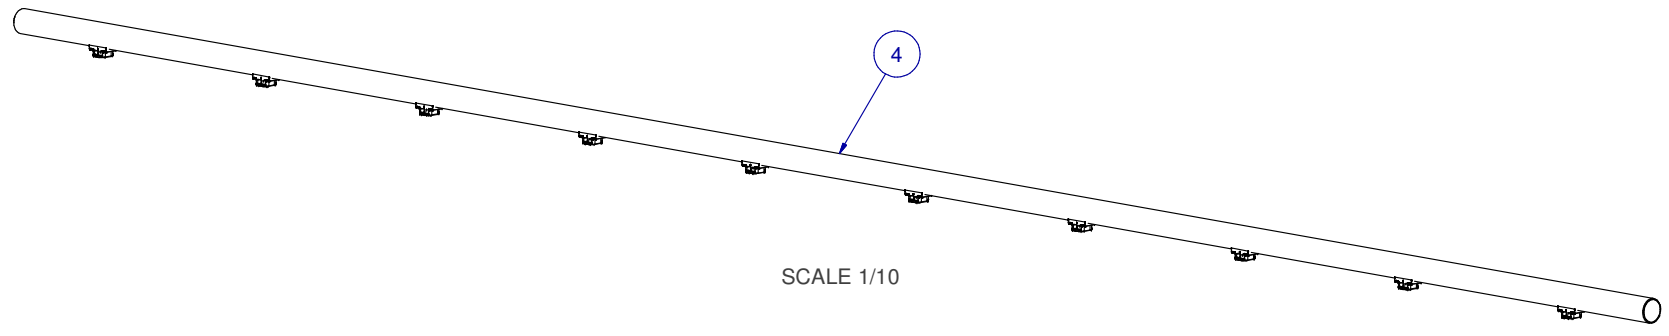

SCALE: -

ITEM	PART NR.	QTY	DESCRIPTION
1	896	1	PIPE CONNECTOR: BIG ACE / BIG Z - BLACK
2	2938	5	CLIP: BIG ACE TO ALUMINIUM PROFILE
3	2537	1	FASTENER: SCREW HEX WHD SELF TAPPING #8-18 X 1/2" LG
4	70111010	1	PIPE UNIT: BIG ACE TL 10 FT W/12" SPACING 10 SADDLES

SCALE 1/4

SCALE 1/4

SCALE 1/4

SCALE 1/10

KIT: FLOOR BIG ACE TL TO ALUMINIUM PROFILE
 10 FT W/ 12" SPACING 10 SADDLES

DATE: 03-29-16

REVISION:

PART NR.:
 13411010