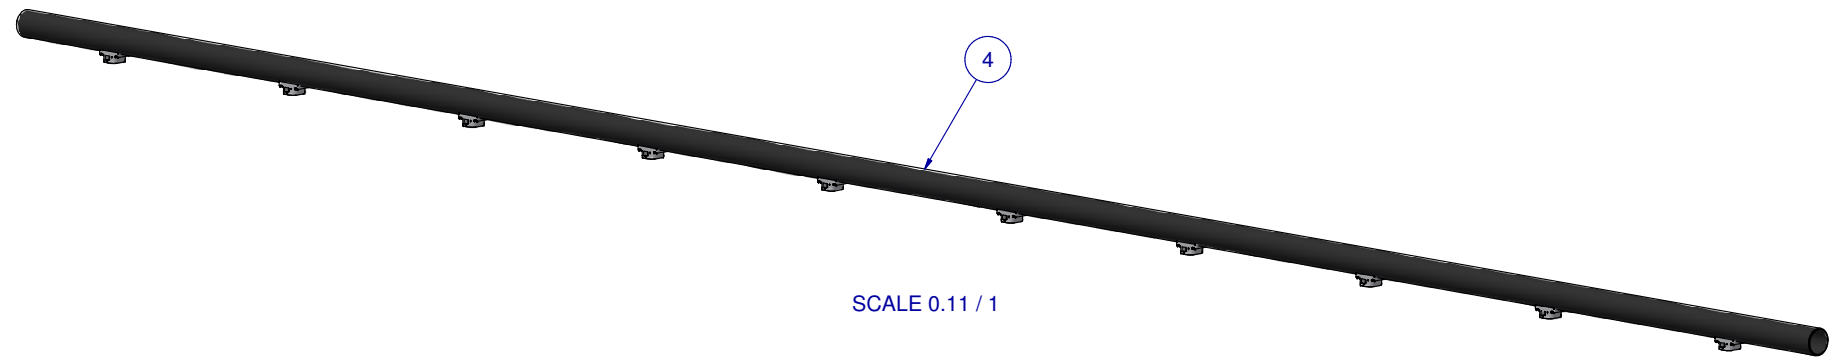

SCALE: -

ITEM	PART NR.	QTY	DESCRIPTION
1	896	1	PIPE CONNECTOR: BIG ACE / BIG Z - BLACK
2	2938	5	CLIP: BIG ACE TO ALUMINIUM PROFILE
3	2537	1	FASTENER: SCREW HEX WHD SELF TAPPING #8-18 X 1/2" LG
4	70111010	1	PIPE UNIT: BIG ACE TL 10 FT W/12" SPACING 10 SADDLES

SCALE 1 / 4

SCALE 1 / 4

SCALE 1 / 4

SCALE 0.11 / 1

KIT: FLOOR BIG ACE TL TO ALUMINIUM PROFILE
10 FT W/ 12" SPACING 10 SADDLES

PART NR.:
13411010

DATE: 03-29-16

REVISION: