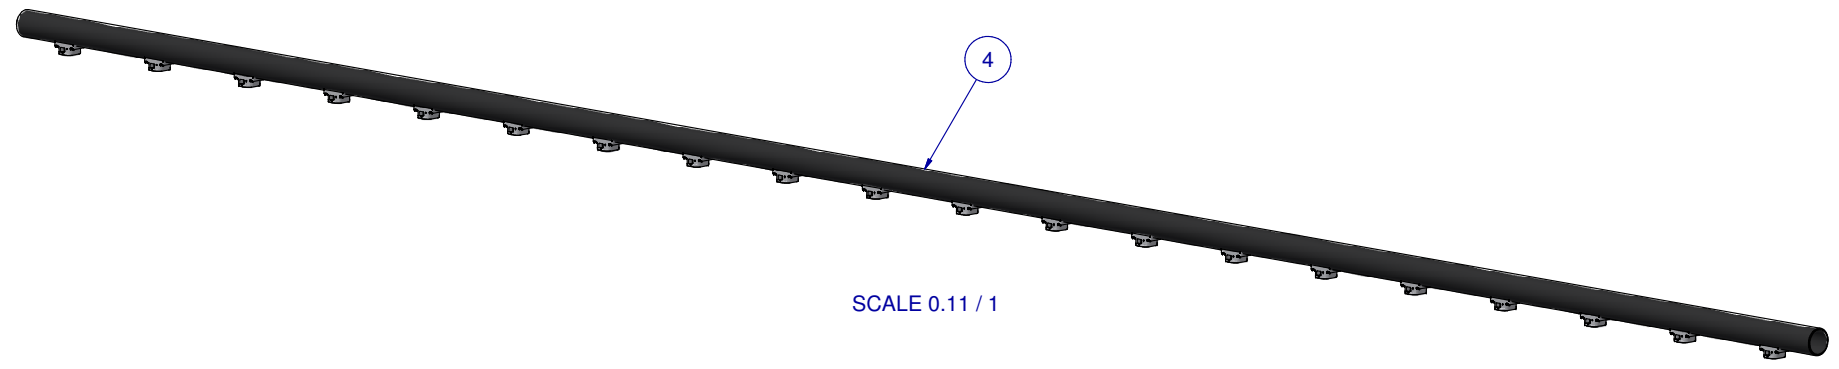

SCALE: -

ITEM	PART NR.	QTY	DESCRIPTION
1	896	1	PIPE CONNECTOR: BIG ACE / BIG Z - BLACK
2	2938	5	CLIP: BIG ACE TO ALUMINIUM PROFILE
3	2537	1	FASTENER: SCREW HEX WHD SELF TAPPING #8-18 X 1/2" LG
4	70111020	1	PIPE UNIT: BIG ACE TL 10 FT W/6" SPACING 20 SADDLES

SCALE 1 / 4

SCALE 1 / 4

SCALE 1 / 4

SCALE 0.11 / 1

KIT: FLOOR BIG ACE TL TO ALUMINIUM PROFILE
 10 FT W/ 6" SPACING 20 SADDLES

PART NR.:
 13411020

DATE: 03-29-16

REVISION: