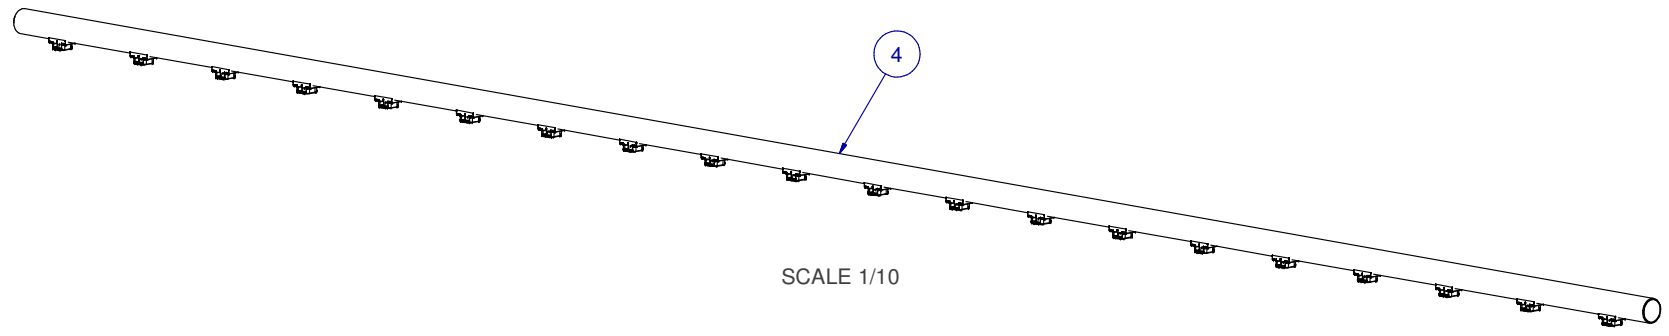

SCALE: -

ITEM	PART NR.	QTY	DESCRIPTION
1	896	1	PIPE CONNECTOR: BIG ACE / BIG Z - BLACK
2	2938	5	CLIP: BIG ACE TO ALUMINIUM PROFILE
3	2537	1	FASTENER: SCREW HEX WHD SELF TAPPING #8-18 X 1/2" LG
4	70111020	1	PIPE UNIT: BIG ACE TL 10 FT W/6" SPACING 20 SADDLES

SCALE 1/4

SCALE 1/4

SCALE 1/4

SCALE 1/10

KIT: FLOOR BIG ACE TL TO ALUMINIUM PROFILE  
 10 FT W/ 6" SPACING 20 SADDLES

DATE: 03-29-16

REVISION:

PART NR.:  
 13411020