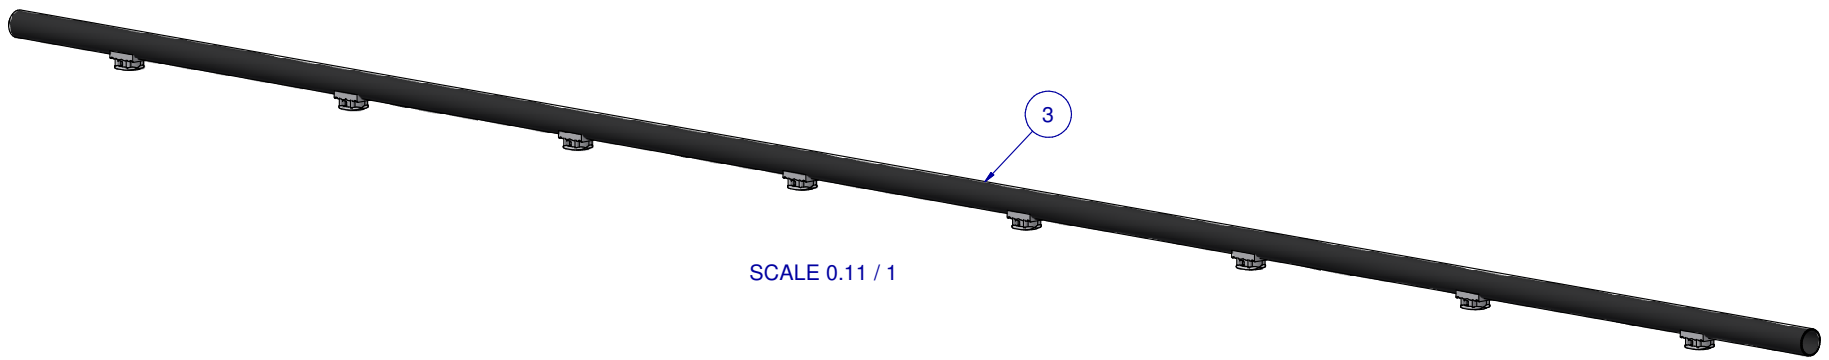

SCALE: -

ITEM	PART NR.	QTY	DESCRIPTION
1	896	1	PIPE CONNECTOR: BIG ACE / BIG Z - BLACK
2	1646	1	HANGER: SUPPORT PIPE - BIG ACE / BIG Z
3	70213008	1	PIPE UNIT: BIG Z 10 FT W/15" SPACING 8 SADDLES

KIT: FLOOR BIG Z CLIP-ON 10 FT W/15" SPACING 8 SADDLES