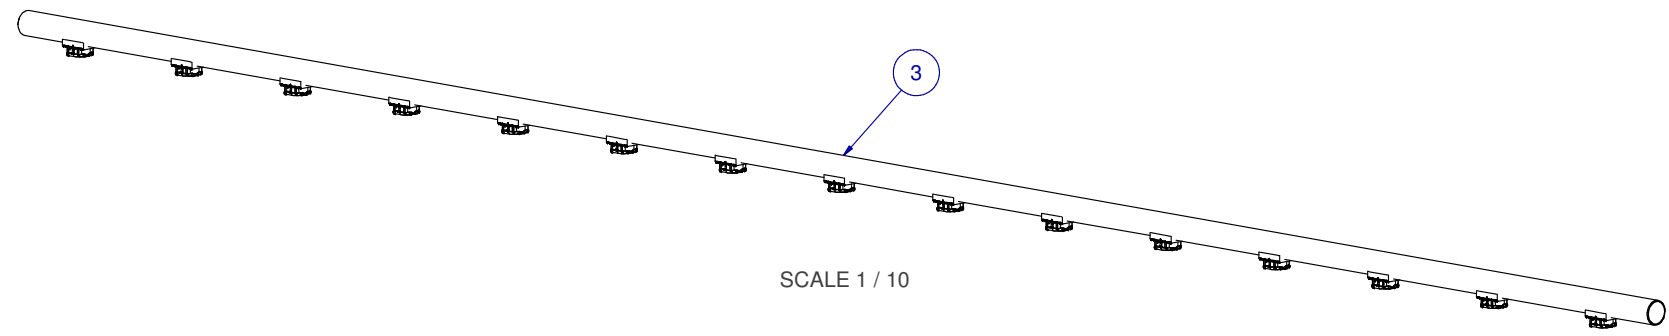

SCALE: -

ITEM	PART NR.	QTY	DESCRIPTION
1	896	1	PIPE CONNECTOR: BIG ACE / BIG Z - BLACK
2	1646	1	HANGER: SUPPORT PIPE - BIG ACE / BIG Z / 1" PVC
3	70213015	1	PIPE UNIT: BIG Z 10 FT W/8" SPACING 15 SADDLES

SCALE 1/4

SCALE 1 / 4

SCALE 1 / 10

KIT: FLOOR BIG Z CLIP-ON 10 FT W/8" SPACING 15 SADDLES

DATE: 07-02-03

REVISION: 4

PART NR.:

13613015