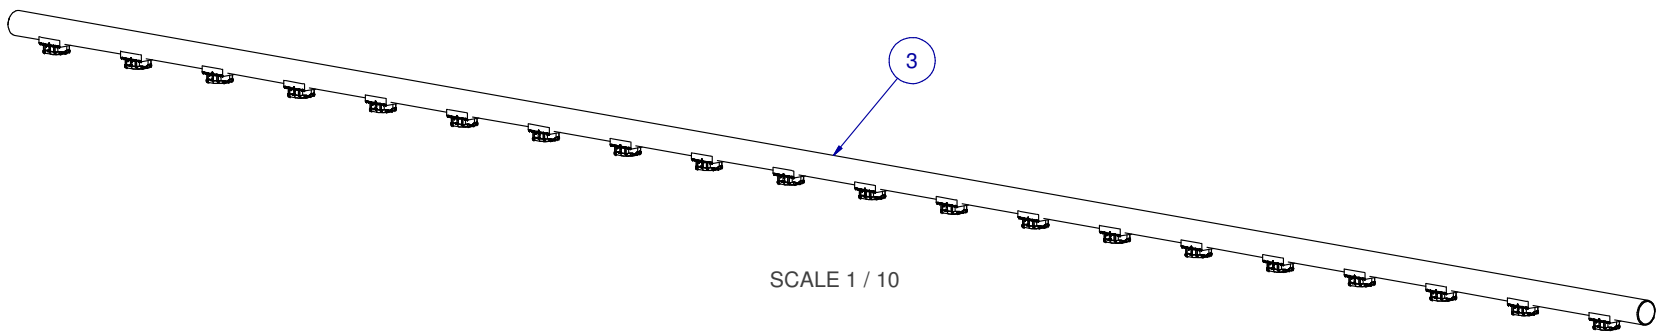

SCALE: -

ITEM	PART NR.	QTY	DESCRIPTION
1	896	1	PIPE CONNECTOR: BIG ACE / BIG Z - BLACK
2	1646	1	HANGER: SUPPORT PIPE - BIG ACE / BIG Z / 1" PVC
3	70213020	1	PIPE UNIT: BIG Z 10 FT W/6" SPACING 20 SADDLES

SCALE 1/4

SCALE 1 / 4

SCALE 1 / 10

KIT: FLOOR BIG Z CLIP-ON 10 FT W/6" SPACING 20 SADDLES

PART NR.:
13613020

DATE: 07-02-03

REVISION: 4