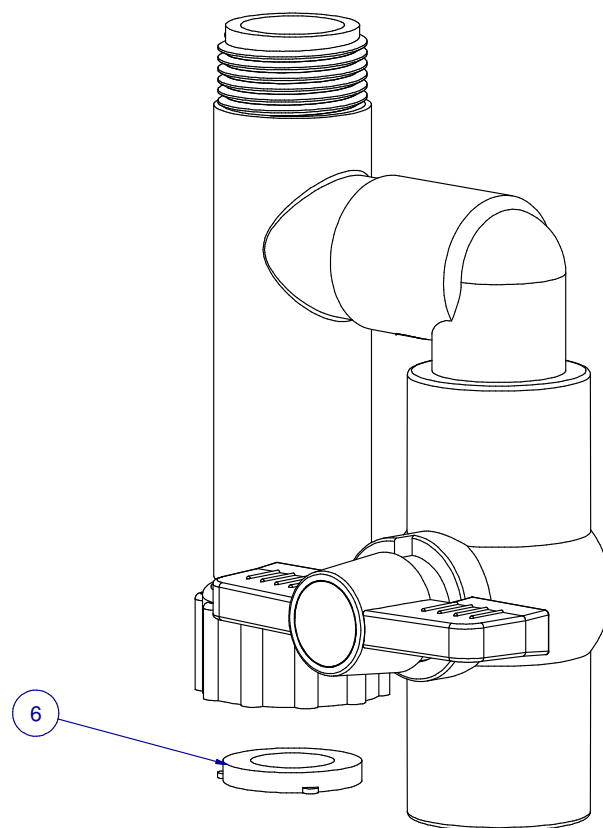

SCALE: 75%

ITEM	PART NR.	QTY	DESCRIPTION
6	758	1	WASHER: HOSE
7	1078	1	FITTING: PVC BALL VALVE 1/2"

REGULATOR PART: FLUSH UNIT 3/4" MNPT INLET RED

PART NR.:

DATE: 02-22-02

REVISION: 4

1373