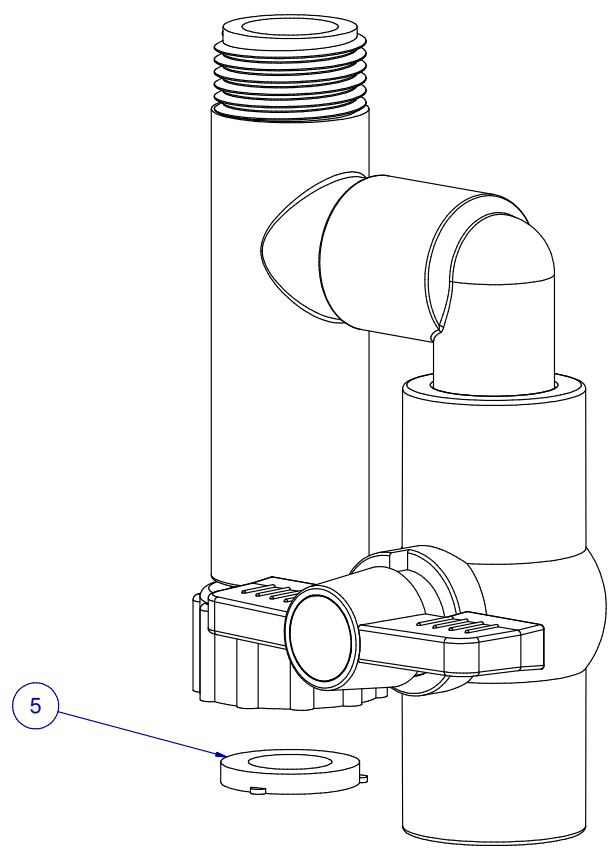

SCALE: 75%

ITEM	PART NR.	QTY	DESCRIPTION
5	758	1	WASHER: HOSE

REGULATOR PART: FLUSH UNIT MHT INLET WHITE  
DATE: 02-14-02 REVISION: 5

PART NR.:  
1374