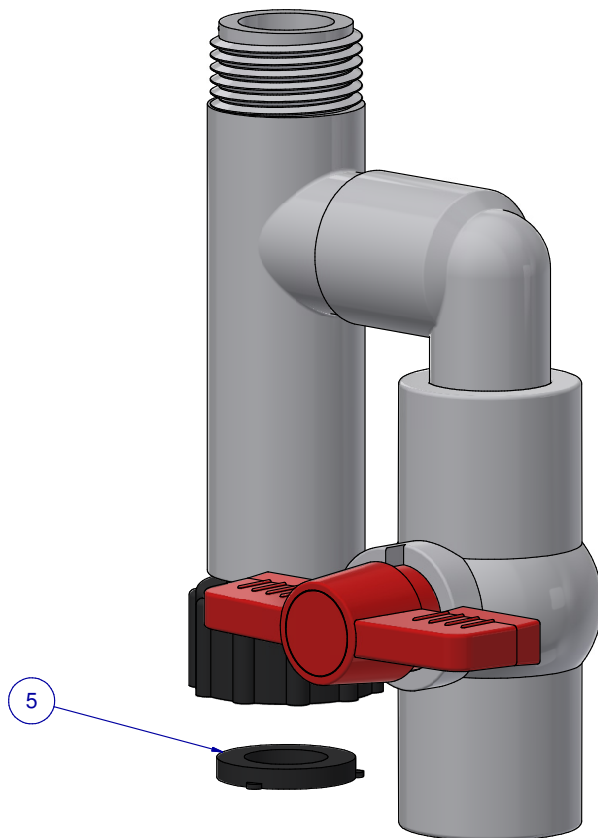

ITEM	PART NR.	QTY	DESCRIPTION
5	758	1	WASHER: HOSE

REGULATOR ASSEMBLY PART: FLUSH UNIT MHT  
INLET WHITE

PART NR.:

DATE: 02-14-02

REVISION: 5

1374