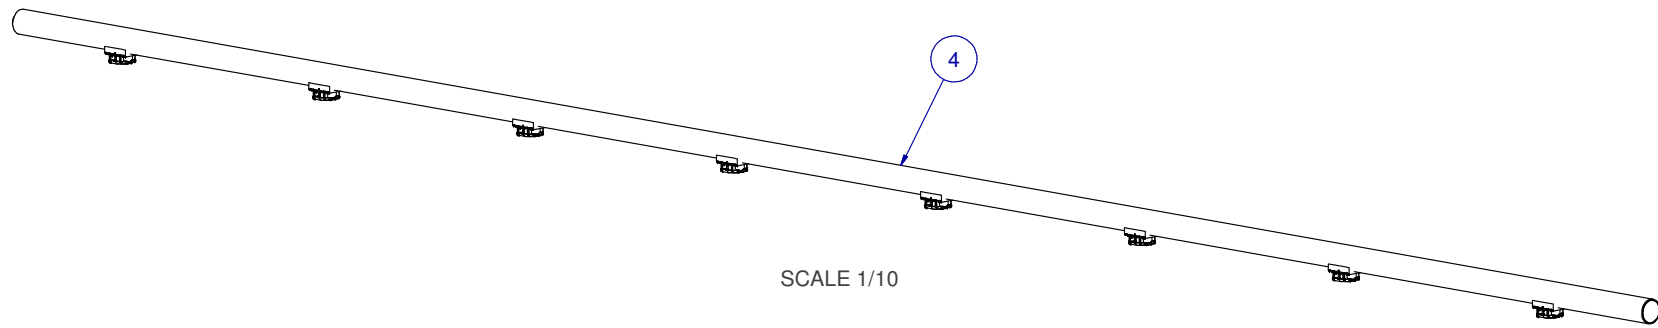

SCALE: -

ITEM	PART NR.	QTY	DESCRIPTION
1	896	1	PIPE CONNECTOR: BIG ACE / BIG Z - BLACK
2	2940	4	CLIP: BIG Z TO ALUMINIUM PROFILE
3	2537	1	FASTENER: SCREW HEX WHD SELF TAPPING #8-18 X 1/2" LG
4	70213008	1	PIPE UNIT: BIG Z 10 FT W/15" SPACING 8 SADDLES

SCALE 1/4

SCALE 1/4

SCALE 1/4

SCALE 1/10

KIT: FLOOR BIG Z TO ALUMINIUM PROFILE
 10 FT W/15" SPACING 8 SADDLES

DATE: 03-29-16 REVISION:

PART NR.:
13813008