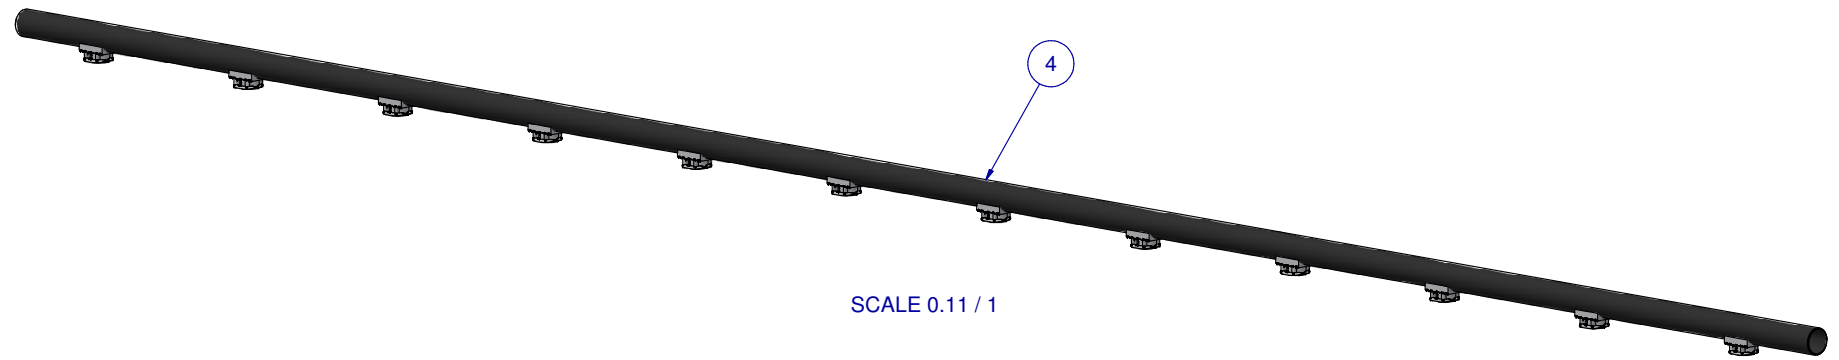

SCALE: -

ITEM	PART NR.	QTY	DESCRIPTION
1	896	1	PIPE CONNECTOR: BIG ACE / BIG Z - BLACK
2	2940	4	CLIP: BIG Z TO ALUMINIUM PROFILE
3	2537	1	FASTENER: SCREW HEX WHD SELF TAPPING #8-18 X 1/2" LG
4	70213012	1	PIPE UNIT: BIG Z 10 FT W/10" SPACING 12 SADDLES

SCALE 1 / 4

SCALE 1 / 4

SCALE 1 / 4

SCALE 0.11 / 1

KIT: FLOOR BIG Z TO ALUMINIUM PROFILE
 10 FT W/10" SPACING 12 SADDLES

DATE: 03-29-16 REVISION:

PART NR.:
 13813012