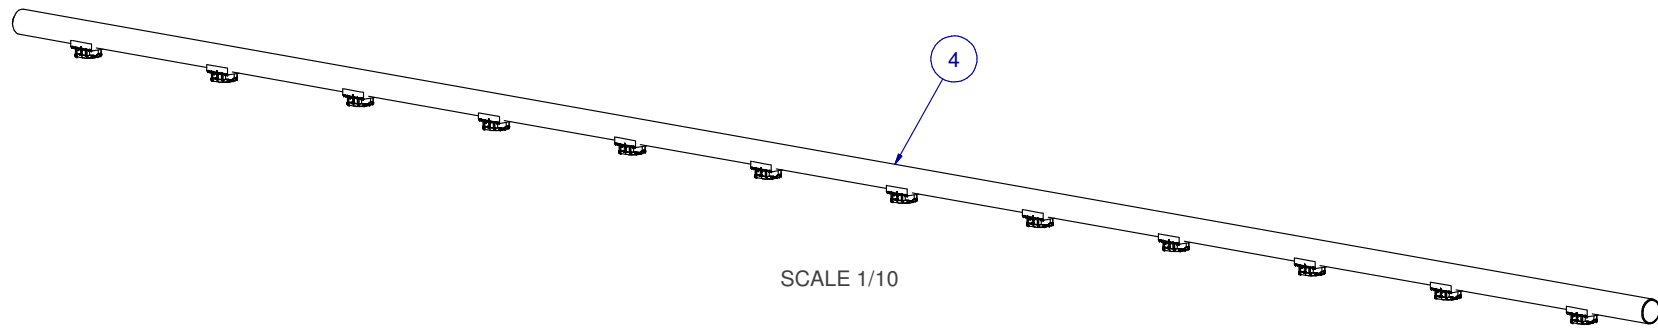

SCALE: -

ITEM	PART NR.	QTY	DESCRIPTION
1	896	1	PIPE CONNECTOR: BIG ACE / BIG Z - BLACK
2	2940	4	CLIP: BIG Z TO ALUMINIUM PROFILE
3	2537	1	FASTENER: SCREW HEX WHD SELF TAPPING #8-18 X 1/2" LG
4	70213012	1	PIPE UNIT: BIG Z 10 FT W/10" SPACING 12 SADDLES

SCALE 1/4

SCALE 1/4

SCALE 1/4

SCALE 1/10

**KIT: FLOOR BIG Z TO ALUMINIUM PROFILE
10 FT W/10" SPACING 12 SADDLES**

DATE: 03-29-16 REVISION:

PART NR.:
13813012