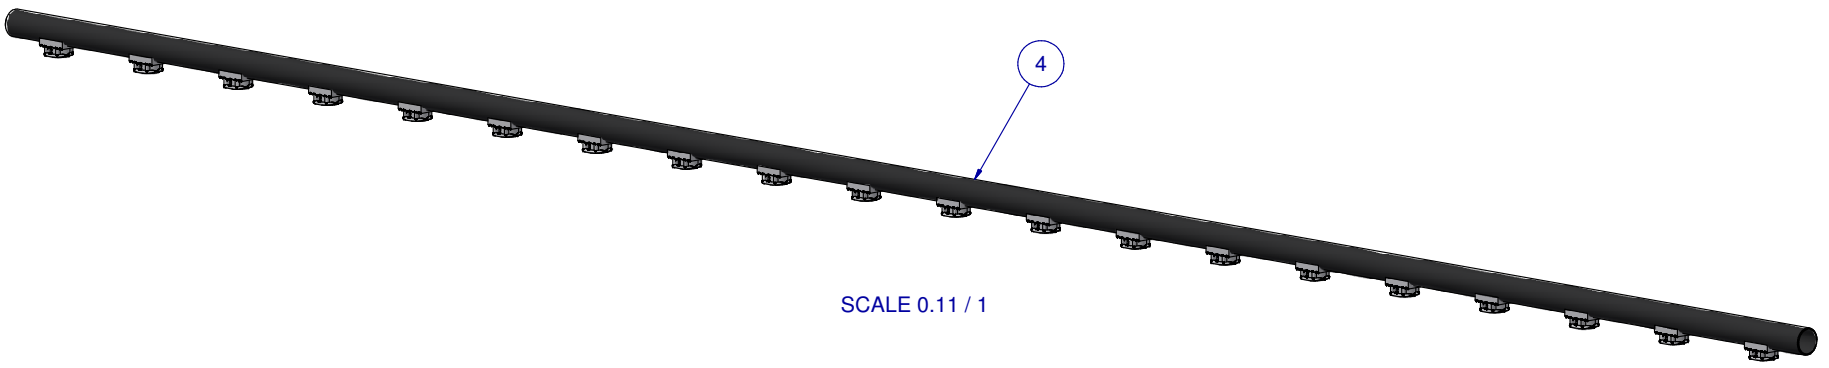

SCALE: -

ITEM	PART NR.	QTY	DESCRIPTION
1	896	1	PIPE CONNECTOR: BIG ACE / BIG Z - BLACK
2	2940	5	CLIP: BIG Z TO ALUMINIUM PROFILE
3	2537	1	FASTENER: SCREW HEX WHD SELF TAPPING #8-18 X 1/2" LG
4	70213020	1	PIPE UNIT: BIG Z 10 FT W/6" SPACING 20 SADDLES

SCALE 1 / 4

SCALE 1 / 4

SCALE 1 / 4

SCALE 0.11 / 1

KIT: FLOOR BIG Z TO ALUMINIUM PROFILE
 10 FT W/6" SPACING 20 SADDLES

DATE: 03-29-16 REVISION:

PART NR.:
 13813020