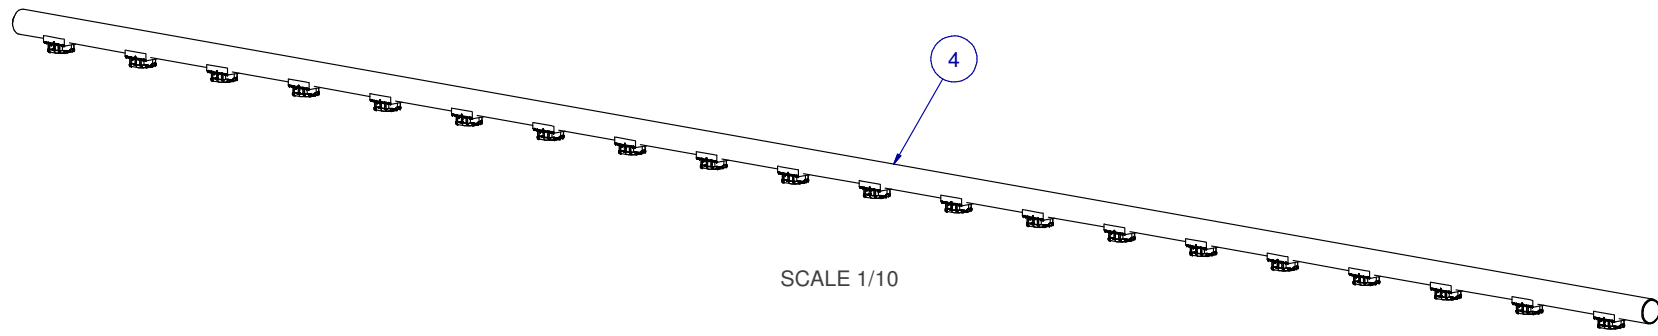

SCALE: -

ITEM	PART NR.	QTY	DESCRIPTION
1	896	1	PIPE CONNECTOR: BIG ACE / BIG Z - BLACK
2	2940	5	CLIP: BIG Z TO ALUMINIUM PROFILE
3	2537	1	FASTENER: SCREW HEX WHD SELF TAPPING #8-18 X 1/2" LG
4	70213020	1	PIPE UNIT: BIG Z 10 FT W/6" SPACING 20 SADDLES

SCALE 1/4

SCALE 1/4

SCALE 1/4

SCALE 1/10

KIT: FLOOR BIG Z TO ALUMINIUM PROFILE
 10 FT W/6" SPACING 20 SADDLES

DATE: 03-29-16 REVISION:

PART NR.:
13813020