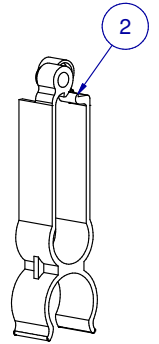

SCALE:

ITEM	PART NR.	QTY	DESCRIPTION
1	2762	1	PIPE CONNECTOR: 1" PVC - WHITE
2	1646	1	HANGER: SUPPORT PIPE - BIG ACE / BIG Z / 1" PVC
3	2386	8	SADDLE: CLIP-ON TL
4	70311008	1	PIPE: 1" PVC 10 FT W/15" SPACING 8 HOLES

SCALE 1/4

SCALE 1 / 4

SCALE 1/4

SCALE 1 / 10

KIT: FLOOR 1" PVC TL CLIP-ON SADDLE
10 FT W/15" SPACING 8 SADDLES

DATE: 02-23-16

REVISION:

PART NR.: