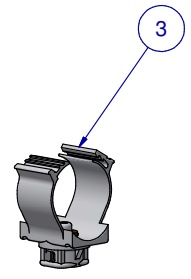

SCALE:

ITEM	PART NR.	QTY	DESCRIPTION
1	2762	1	PIPE CONNECTOR: 1" PVC - WHITE
2	1646	1	HANGER: SUPPORT PIPE - BIG ACE / BIG Z
3	2386	10	SADDLE: CLIP-ON TL
4	70311010	1	PIPE: 1" PVC 10 FT W/12" SPACING 10 HOLES

SCALE 1 / 4

SCALE 1 / 4

SCALE 1 / 4

SCALE 0.11 / 1

KIT: FLOOR 1" PVC TL CLIP-ON SADDLE  
 10 FT W/12" SPACING 10 SADDLES

PART NR.:

14213210

DATE: 02-23-16