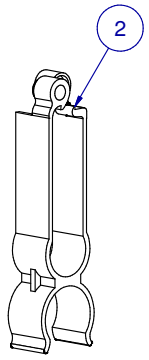

SCALE:

ITEM	PART NR.	QTY	DESCRIPTION
1	2762	1	PIPE CONNECTOR: 1" PVC - WHITE
2	1646	1	HANGER: SUPPORT PIPE - BIG ACE / BIG Z / 1" PVC
3	2386	10	SADDLE: CLIP-ON TL
4	70311010	1	PIPE: 1" PVC 10 FT W/12" SPACING 10 HOLES

SCALE 1/4

SCALE 1 / 4

SCALE 1/4

SCALE 1 / 10

KIT: FLOOR 1" PVC TL CLIP-ON SADDLE
 10 FT W/12" SPACING 10 SADDLES

PART NR.:

14213210

DATE: 02-23-16