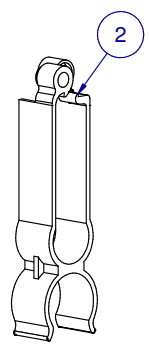

SCALE:

| ITEM | PART NR. | QTY | DESCRIPTION |
|------|----------|-----|---|
| 1 | 2762 | 1 | PIPE CONNECTOR: 1" PVC - WHITE |
| 2 | 1646 | 1 | HANGER: SUPPORT PIPE - BIG ACE / BIG Z / 1" PVC |
| 3 | 2388 | 5 | SADDLE: CLIP-ON BIG Z EXTENDED |
| 4 | 70311005 | 1 | PIPE: 1" PVC 10 FT W/24" SPACING 5 HOLES |

SCALE 1/4

SCALE 1 / 4

SCALE 1 / 4

SCALE 1 / 10

KIT: FLOOR 1" PVC BIG Z CLIP-ON EXTENDED SADDLE 10 FT W/24" SPACING 5 SADDLES

PART NR.:

DATE: 6-29-05

REVISION: 2