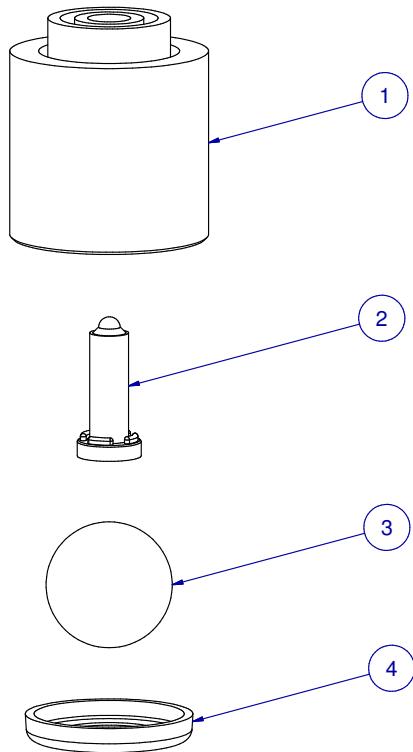

SCALE: 150%

ITEM	PART NR.	QTY	DESCRIPTION
1	1792	1	DRINKER PART: CAP BIG Z - RED
2	2504	1	DRINKER PART: METERING PIN - WHITE
3	1783	1	DRINKER PART: BALL - 7/16" BIG Z
4	1782	1	DRINKER PART: SEAT STAINLESS - 7/16" BALL

DRINKER PART: CAPSULE BIG Z - WHITE  
 DATE: 10-05-00  
 REVISION: 3

PART NR.:  
 1504