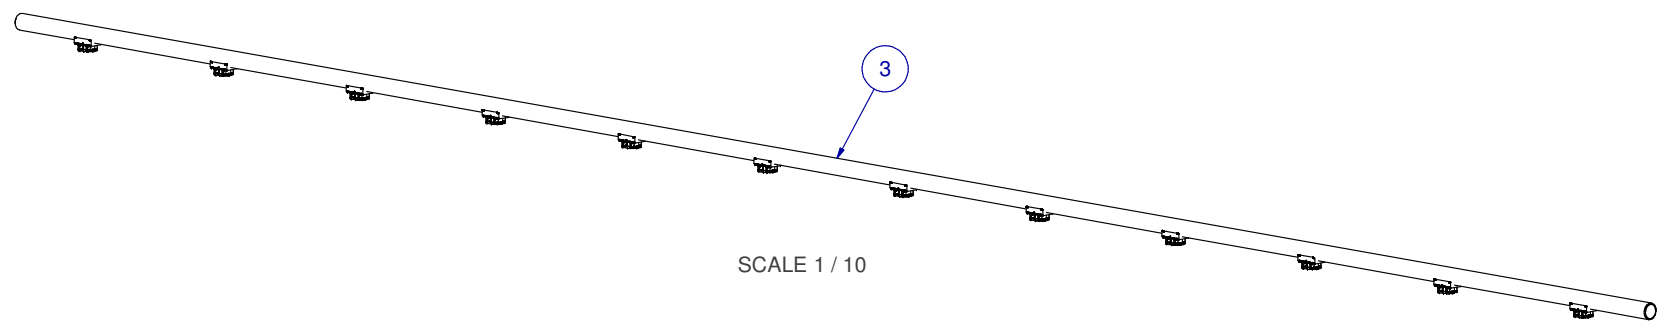

SCALE: -

ITEM	PART NR.	QTY	DESCRIPTION
1	260	1	PIPE CONNECTOR: ACE - WHITE
2	106	6	PIPE CLIP: ACE
3	70611012	1	PIPE UNIT: ACE TL 10 FT W/10" SPACING 12 SADDLES

SCALE 1 / 4

SCALE 1 / 4

SCALE 1 / 10

KIT: CAGE ACE TL 10 FT W/10" SPACING 12 SADDLES

PART NR.:

DATE: 07-07-03

REVISION: 2

15611010