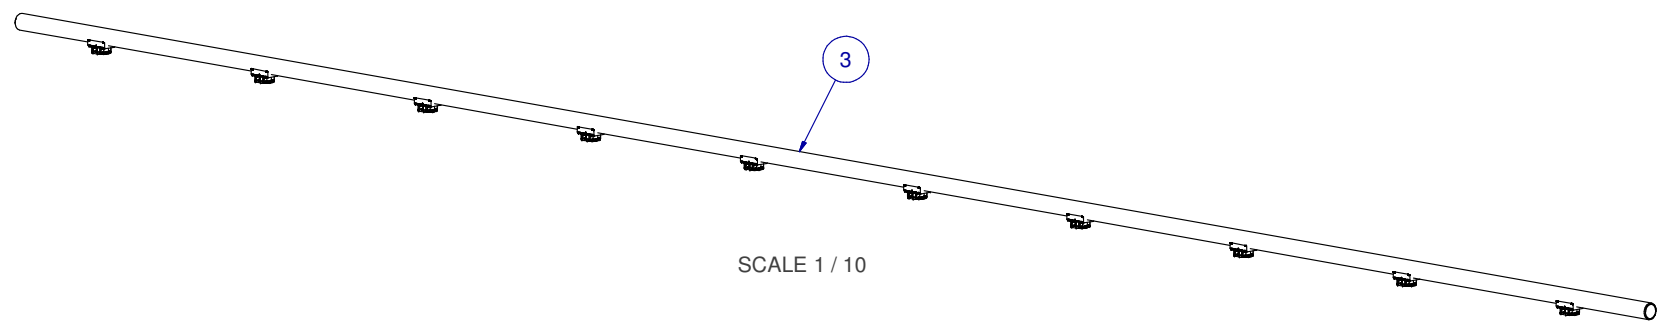

SCALE: -

ITEM	PART NR.	QTY	DESCRIPTION
1	260	1	PIPE CONNECTOR: ACE - WHITE
2	106	5	PIPE CLIP: ACE
3	70611010	1	PIPE UNIT: ACE TL 10 FT W/12" SPACING 10 SADDLES

SCALE 1 / 4

SCALE 1 / 4

SCALE 1 / 10

KIT: CAGE ACE TL 10 FT W/12" SPACING 10 SADDLES

PART NR.:

DATE: 07-07-03

REVISION: 2

15611012