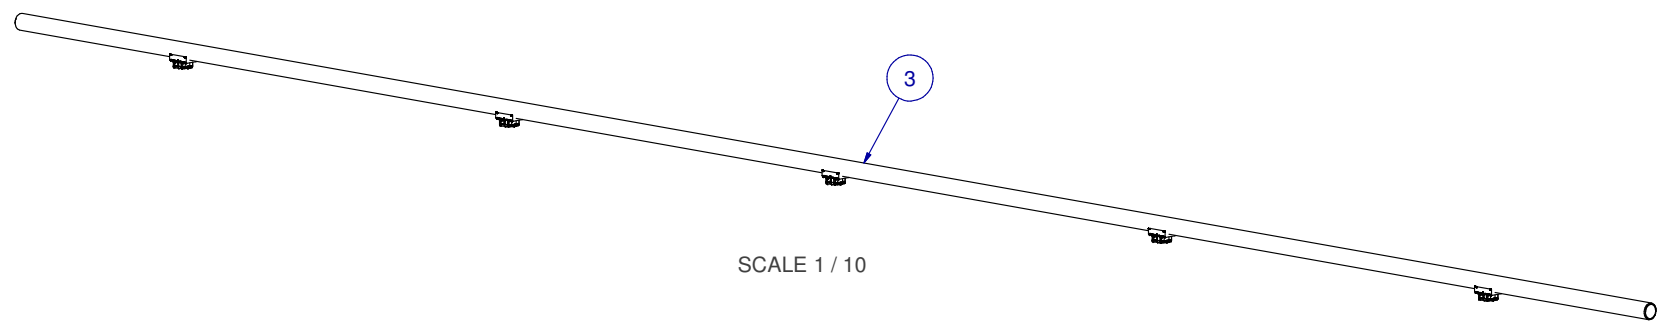

SCALE: -

ITEM	PART NR.	QTY	DESCRIPTION
1	260	1	PIPE CONNECTOR: ACE - WHITE
2	106	5	PIPE CLIP: ACE
3	70611005	1	PIPE UNIT: ACE TL 10 FT W/24" SPACING 5 SADDLES

SCALE 1 / 4

SCALE 1 / 4

SCALE 1 / 10

KIT: CAGE ACE TL 10 FT W/24" SPACING 5 SADDLES

PART NR.:

DATE: 07-07-03

REVISION: 2

15611024